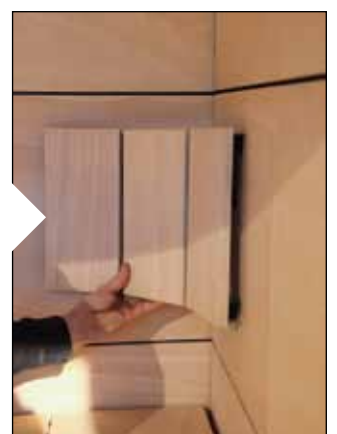

CLARO

EN Assembly Instructions for Sauna

1. Assemble the base frame. Adjust the frame with adjustable feet.

2. Assemble the walls.

3. Assemble the ceiling elements.

4. Assemble the interior.

5. Assemble the lamp.