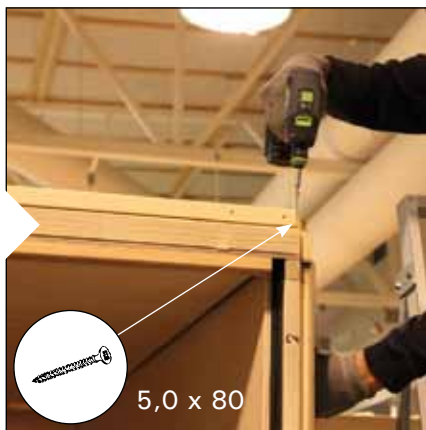

CLARO

EN Assembly Instructions for Sauna

1. Assemble the base frame. Adjust the frame with adjustable feet.

2. Assemble the walls.

3. Assemble the ceiling elements.

4. Assemble the interior.

5. Assemble the lamp.