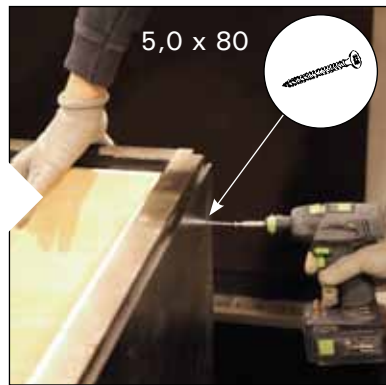

CLARO

EN Assembly Instructions for Sauna

1. Assemble the base frame. Adjust the frame with adjustable feet.

2. Assemble the walls.

3. Assemble the ceiling elements.

4. Assemble the interior.

5. Assemble the lamp.