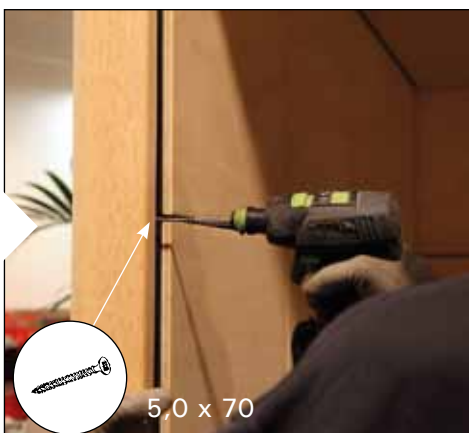

CLARO

EN Assembly Instructions for Sauna

1. Assemble the base frame. Adjust the frame with adjustable feet.

2. Assemble the walls.

3. Assemble the ceiling elements.

4. Assemble the interior.

5. Assemble the lamp.