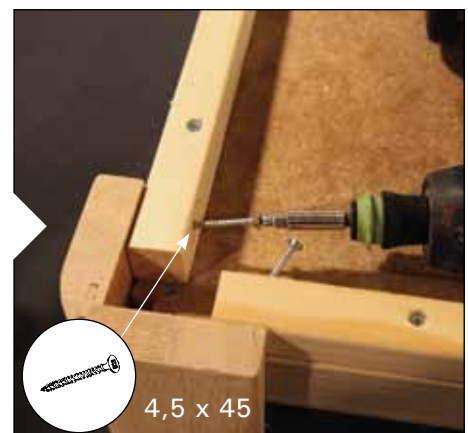

CLARO

EN Assembly Instructions for Sauna

1. Assemble the base frame. Adjust the frame with adjustable feet.

2. Assemble the walls.

3. Assemble the ceiling elements.

4. Assemble the interior.

5. Assemble the lamp.