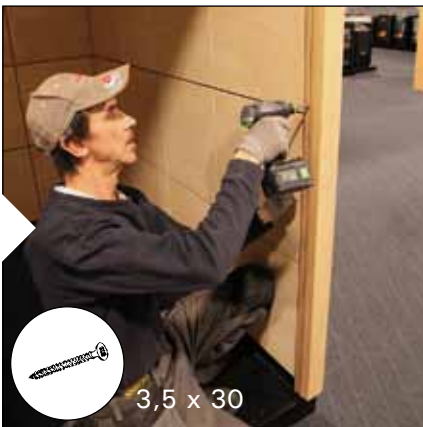

CLARO

EN Assembly Instructions for Sauna

1. Assemble the base frame. Adjust the frame with adjustable feet.

2. Assemble the walls.

3. Assemble the ceiling elements.

4. Assemble the interior.

5. Assemble the lamp.