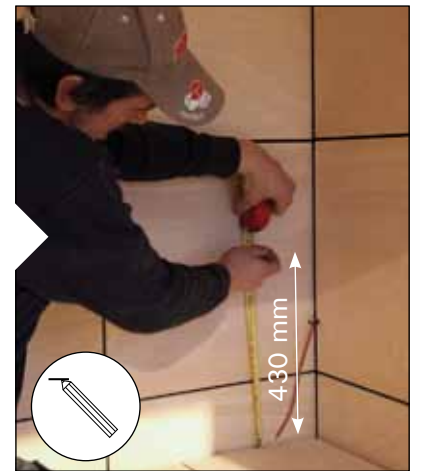

CLARO

EN Assembly Instructions for Sauna

1. Assemble the base frame. Adjust the frame with adjustable feet.

2. Assemble the walls.

3. Assemble the ceiling elements.

4. Assemble the interior.

5. Assemble the lamp.