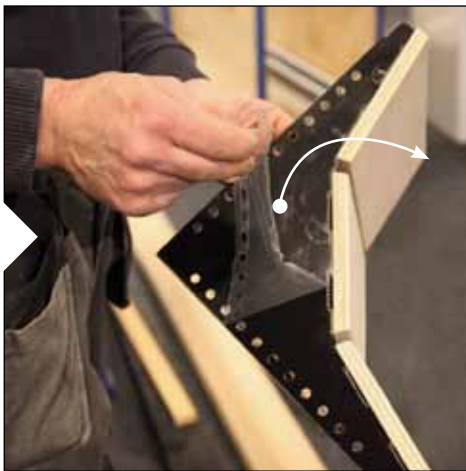

CLARO

EN Assembly Instructions for Sauna

1. Assemble the base frame. Adjust the frame with adjustable feet.

2. Assemble the walls.

3. Assemble the ceiling elements.

4. Assemble the interior.

5. Assemble the lamp.