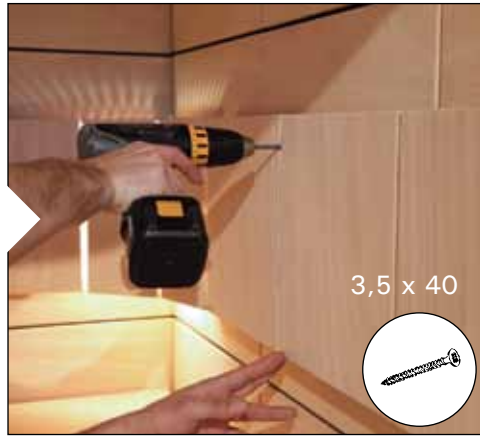

CLARO

EN Assembly Instructions for Sauna

1. Assemble the base frame. Adjust the frame with adjustable feet.

2. Assemble the walls.

3. Assemble the ceiling elements.

4. Assemble the interior.

5. Assemble the lamp.