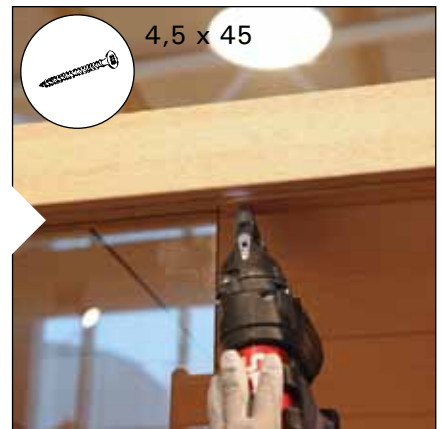

CLARO

EN Assembly Instructions for Sauna

1. Assemble the base frame. Adjust the frame with adjustable feet.

2. Assemble the walls.

3. Assemble the ceiling elements.

4. Assemble the interior.

5. Assemble the lamp.