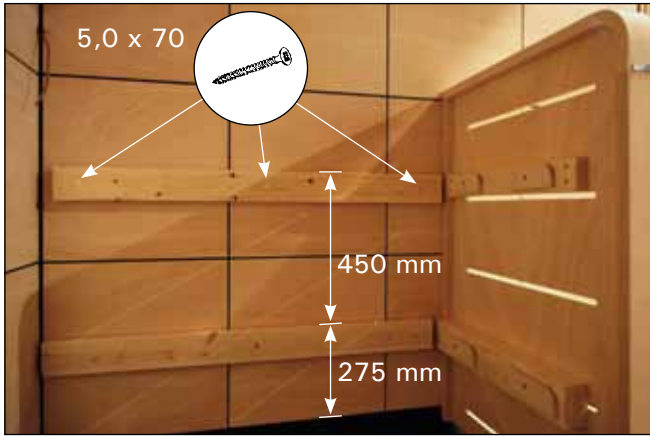

CLARO

EN Assembly Instructions for Sauna

1. Assemble the base frame. Adjust the frame with adjustable feet.

2. Assemble the walls.

3. Assemble the ceiling elements.

4. Assemble the interior.

5. Assemble the lamp.