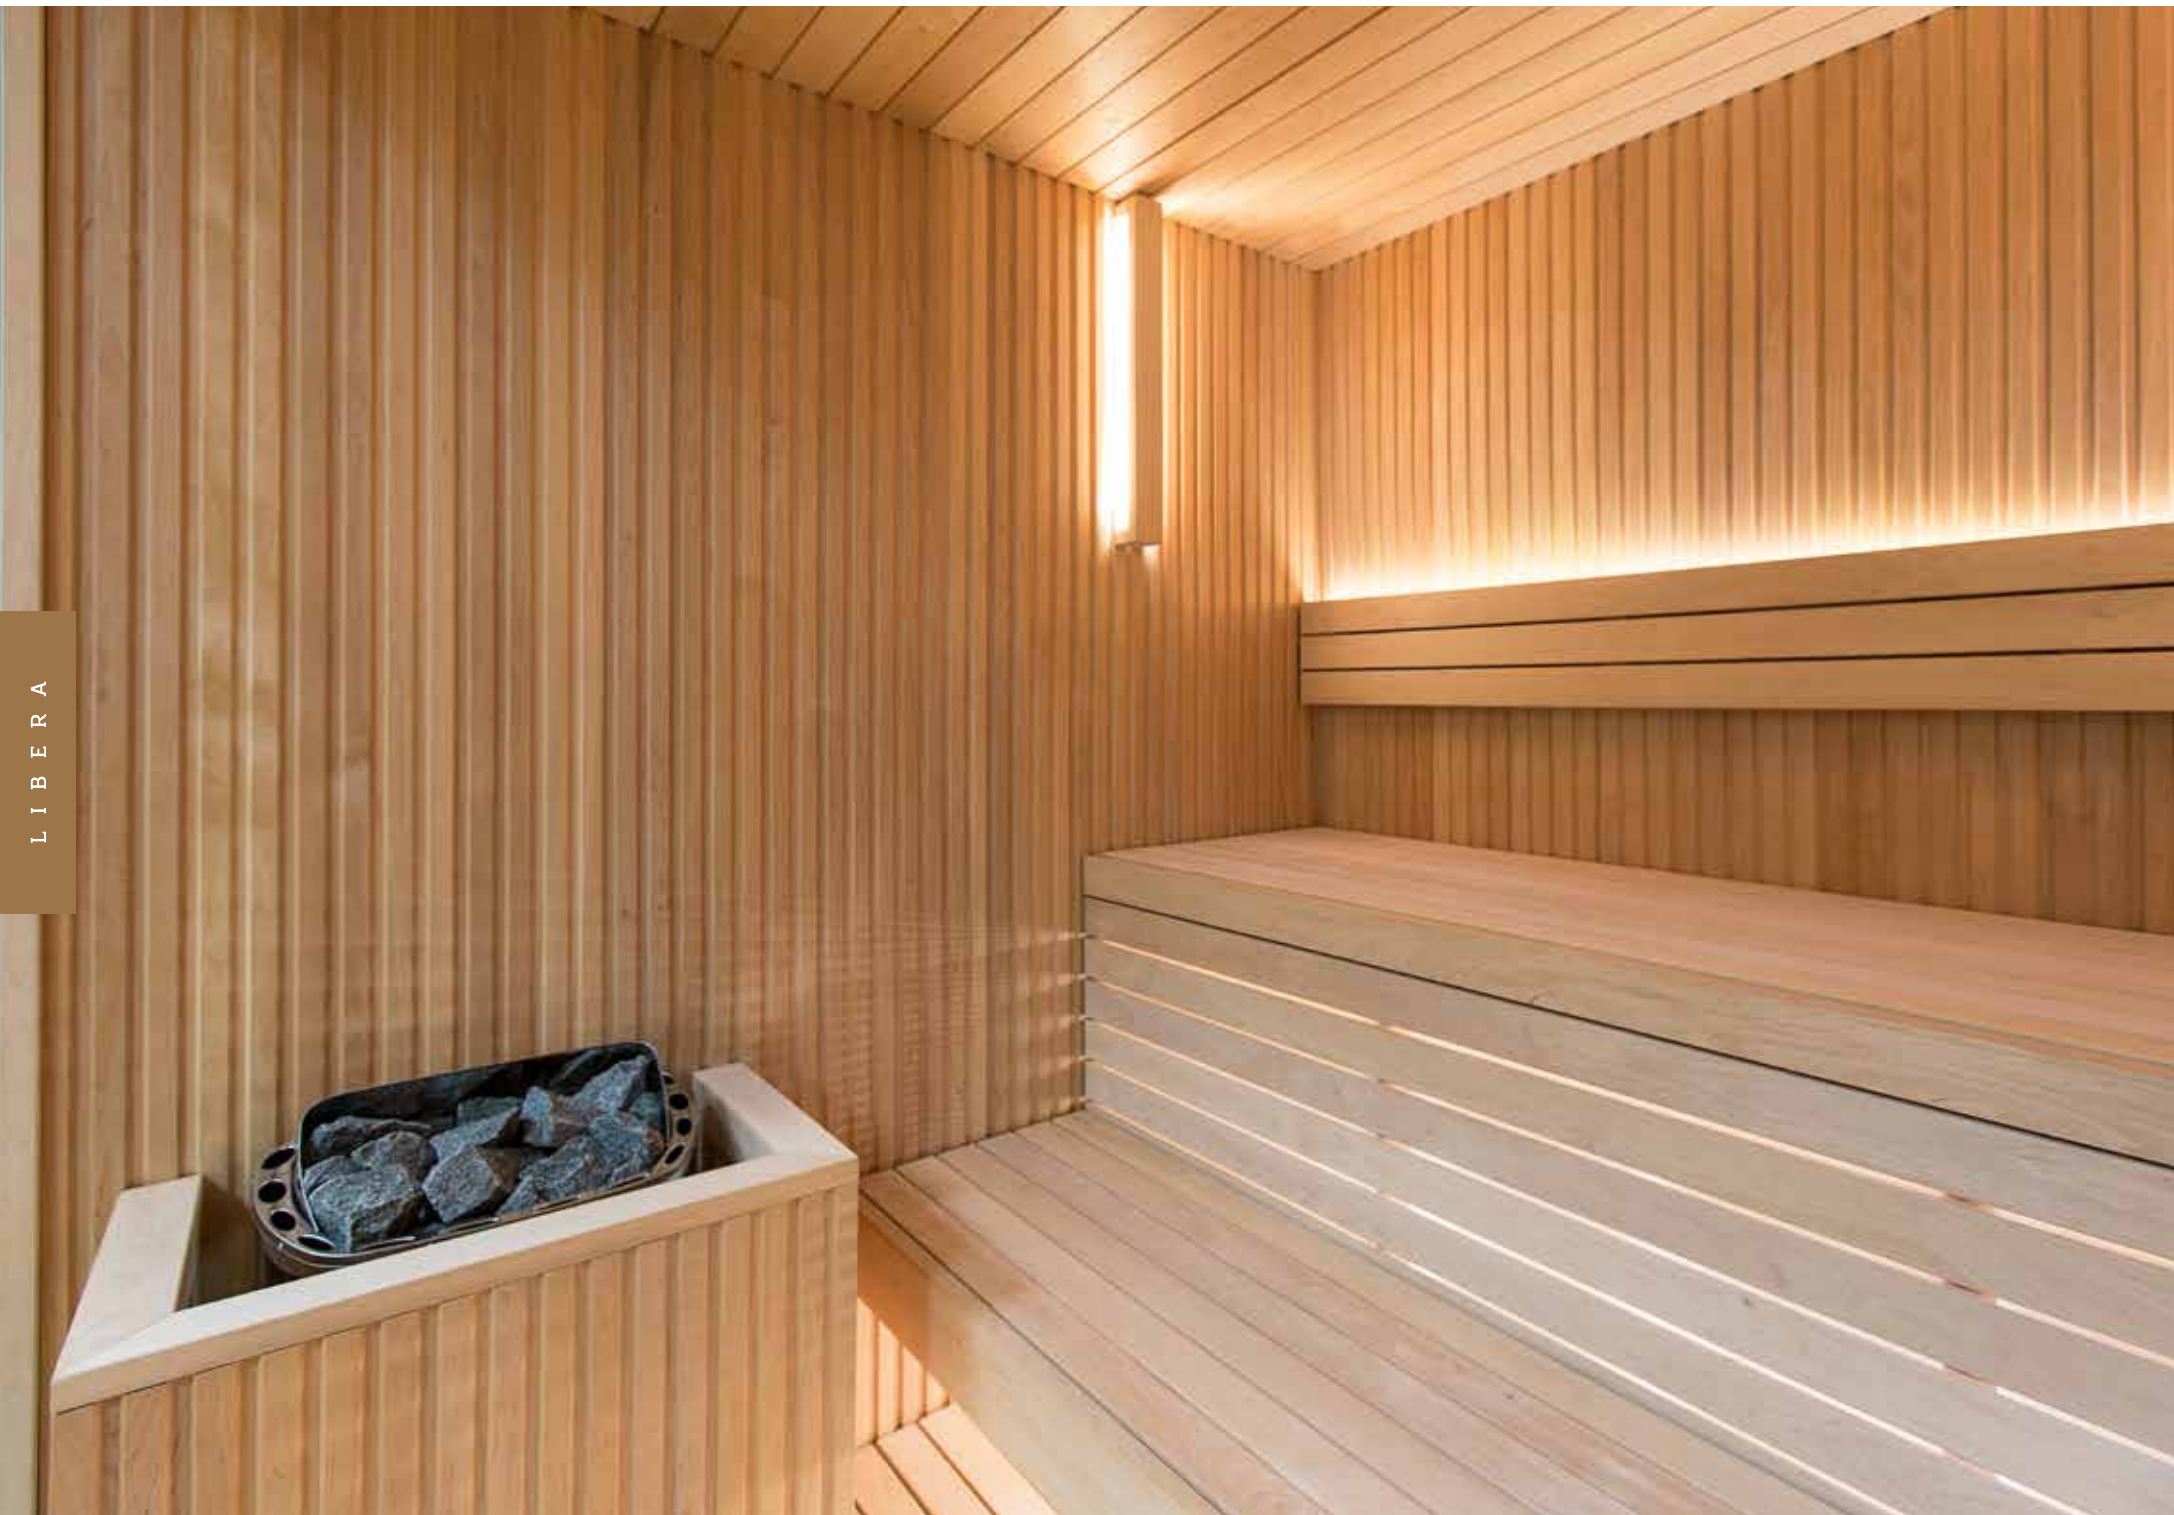

CLEAR

BRONZE

GREY

libera

UPLIFTING HARMONY

L I B E R A

L I B E R A

Libera was born to give you the opportunity to design the room according to your desires. It is possible to choose between a wooden or glass front wall and, depending on your preferences, you can have it with or without a backrest.

This sauna enables the addition of an extra wall outside, a sort of external continuation of the internal sauna's walls.

Outside, the vertical wall panels merge perfectly into surrounding rooms; continuing inside, these upright lines create a feeling of ease and lightness.