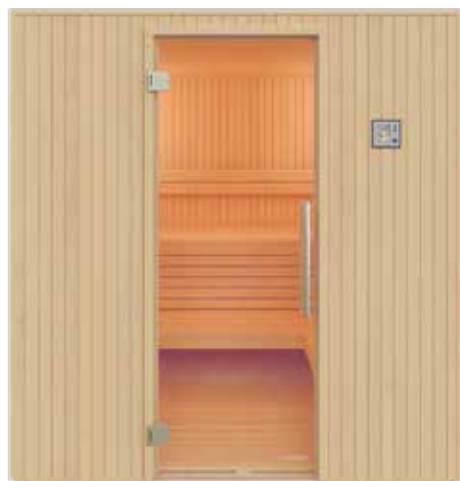

CLEAR

BRONZE

GREY

famiglia

U N I V E R S A L R E L A X A T I O N

Familia is a classic sauna with vertical wall panels, a beautifully crafted wooden front and a glass door.

The design features narrow and sharp-edged wall profiles that give this otherwise traditional sauna a modern and intriguingly fresh look. It'll fit perfectly anywhere - be it a home, gym, hotel room or some other place.