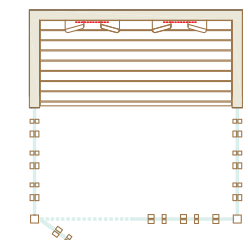

IRRADIA TECHNICAL FEATURES

BASIC SET INCLUDES

- PANELLING ..... Vertical profile STS Valeura 15x90 mm
- BASE FRAME ..... Wood
- EXTERIOR ..... Front wall with glass, back and side walls covered with plywood
- INTERIOR ..... Inside wall & ceiling panels, bench, ergonomic backrests
- DOOR ..... Glass door with self-closing hinges and wooden handles
- LIGHTING ..... Side wall lamps
- EQUIPMENT ..... Infra-elements (short wave) for back and feet, control unit Auroom Impera IR

AVAILABLE EXTRAS

- BASE FRAME ..... Aluminium base frame
- EXTERIOR ..... Outside panelling for side and back walls
- INTERIOR ..... Floor grids

SUITABLE EQUIPMENT

1. SOUND ..... Speakers, Bluetooth player
2. Please see the equipment on pages 90-91

AUROOM ACCESSORIES

Please see the accessories on pages 92-93

SIDE WALLS
wood panels

120

210

SIDE WALLS
wood & glass panels

210

120

180

150

150

100

150

100

120

120

150

150

100

150

100

120

Recommended
for 2 people

Recommended
for 2 people

Recommended
for 2 people

Recommended
for 1 person

WOOD

The **aspen** wood is a great choice for those who enjoy a sauna-room in a beautiful, light tone and smooth texture. The **alder** is preferred by many sauna enthusiasts because of its warm-hearted reddish colour and nice texture. The **dark thermo-alder** looks very elegant and creates a distinguished atmosphere. Furthermore, the brushing brings out the texture of the wood beautifully.

GLASS

The glass walls and door are made from tempered 8 mm glass, colour: clear.