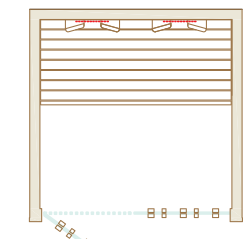

IRRADIA TECHNICAL FEATURES

BASIC SET INCLUDES

- PANELLING ..... Vertical profile STS Valeura 15x90 mm
- BASE FRAME ..... Wood
- EXTERIOR ..... Front wall with glass, back and side walls covered with plywood
- INTERIOR ..... Inside wall & ceiling panels, bench, ergonomic backrests
- DOOR ..... Glass door with self-closing hinges and wooden handles
- LIGHTING ..... Side wall lamps
- EQUIPMENT ..... Infra-elements (short wave) for back and feet, control unit Auroom Impera IR

AVAILABLE EXTRAS

- BASE FRAME ..... Aluminium base frame
- EXTERIOR ..... Outside panelling for side and back walls
- INTERIOR ..... Floor grids

SUITABLE EQUIPMENT

1. SOUND ..... Speakers, Bluetooth player
2. Please see the equipment on pages 90-91

AUROOM ACCESSORIES

Please see the accessories on pages 92-93

SIDE WALLS
wood panels

120

210

SIDE WALLS
wood & glass panels

210

120

180

150

150

100

150

100

120

120

150

150

100

150

100

120

Recommended
for 2 people

Recommended
for 2 people

Recommended
for 2 people

Recommended
for 1 person

WOOD

The **aspen** wood is a great choice for those who enjoy a sauna-room in a beautiful, light tone and smooth texture. The **alder** is preferred by many sauna enthusiasts because of its warm-hearted reddish colour and nice texture. The **dark thermo-alder** looks very elegant and creates a distinguished atmosphere. Furthermore, the brushing brings out the texture of the wood beautifully.

GLASS

The glass walls and door are made from tempered 8 mm glass, colour: clear.