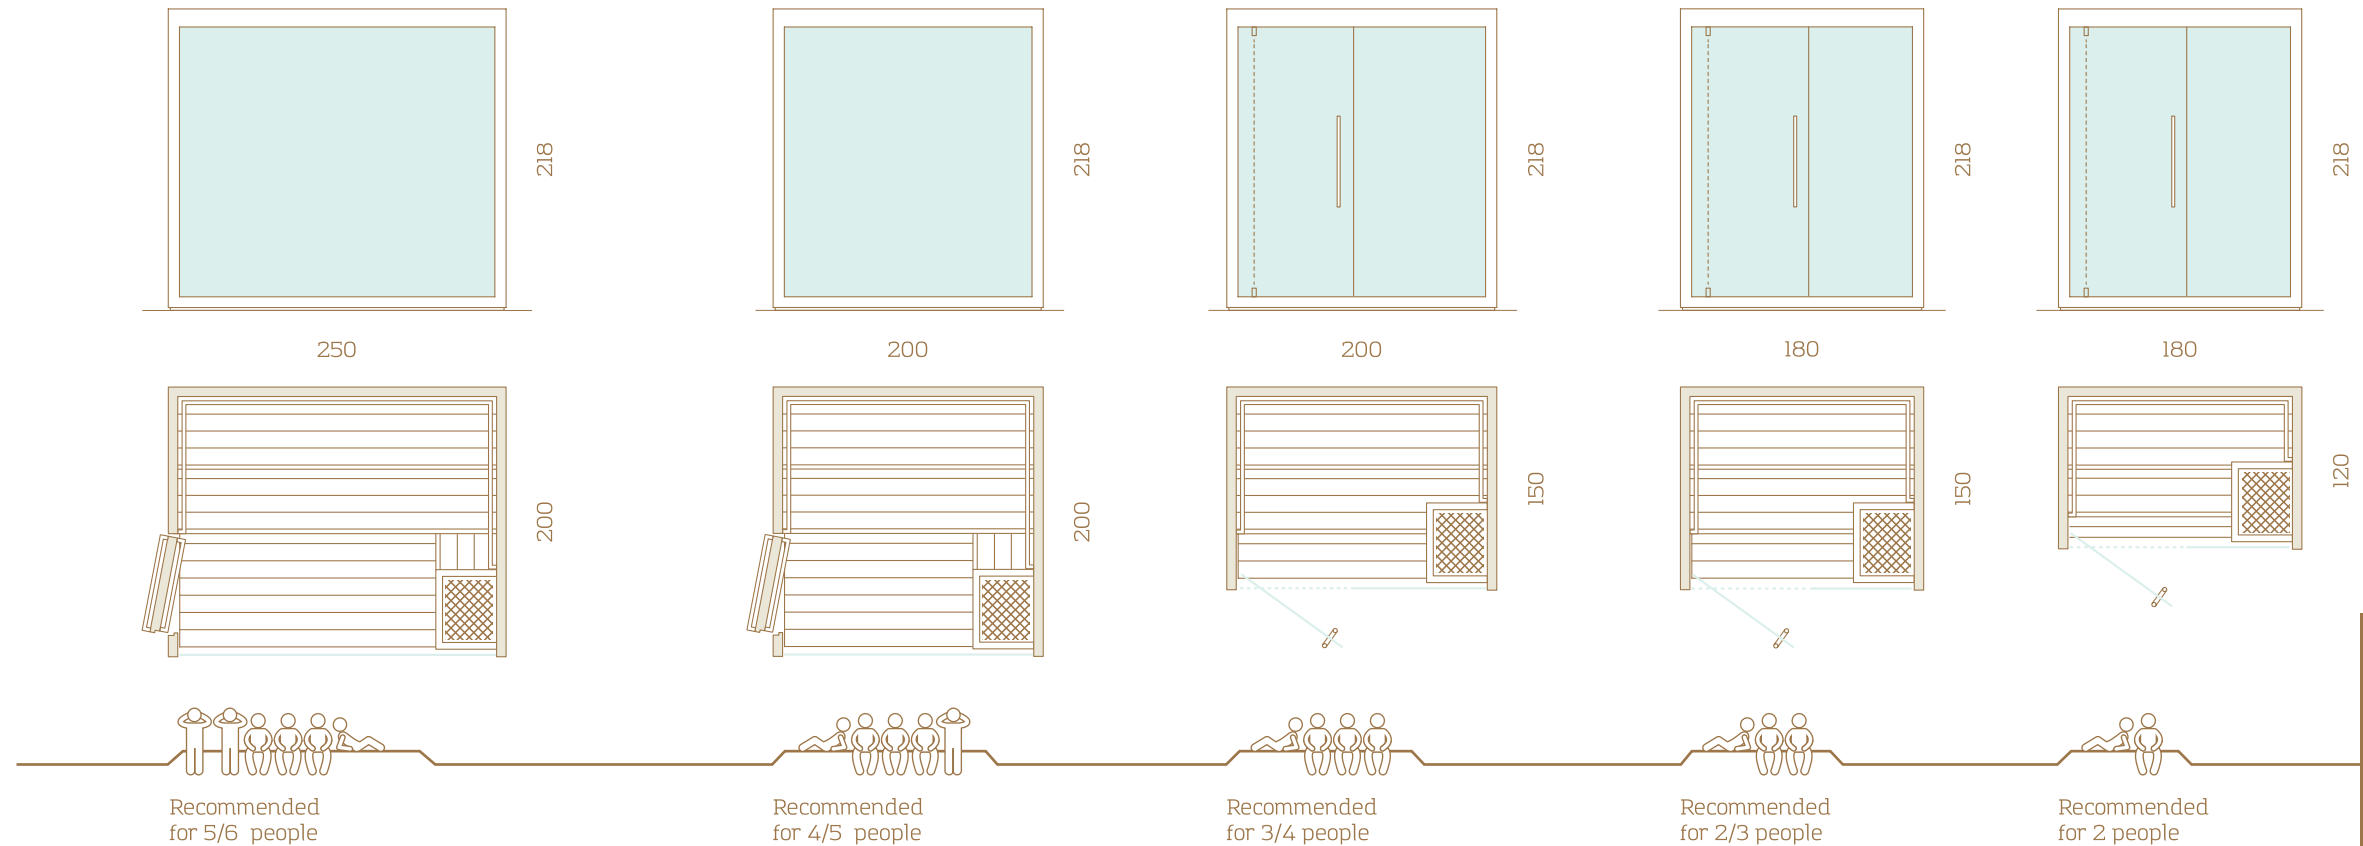

LUMINA TECHNICAL FEATURES

BASIC SET INCLUDES

- PANELLING ..... Horizontal profile SGS9 15x120 mm
- BASE FRAME ..... Aluminium (painted black)
- EXTERIOR ..... Front wall with glass, back and side walls covered with plywood
- INTERIOR ..... Inside wall & ceiling panels, benches, backrest
- DOOR ..... **Glass door** in front wall with self-closing hinges (smaller cabins) and **wooden door** in side wall with hidden hinges, magnetic lock (larger cabins); handles: special design, wood
- LIGHTING ..... LED strips behind the backrests (upper and lower side) and under the lower bench

AVAILABLE EXTRAS

- EXTERIOR ..... Outside panelling for side and back walls
- INTERIOR ..... Wooden or stone-board heater guard, floor grids
- LIGHTING ..... Optical fibre lighting effect between the bench frontboards
- EXTRAS ..... Lamps 50 and 80 cm, towel holders 50 and 80 cm, movable benches with lengths 57, 83 and 108 cm

SUITABLE EQUIPMENT

- HEATER ..... Auroom Aura (sauna size 120x180), Virta (other sizes)
- CONTROL UNIT ..... Auroom Impera
- SOUND ..... Speakers, Bluetooth player

Please see the equipment on pages 90-91

AUROOM ACCESSORIES

Please see the accessories on pages 92-93

WOOD

The contrasting-coloured joints between the Lumina wall panels raise the common woods to a higher level: the whole environment becomes luminous, elegant and relaxing. The stylish dark thermo-alder creates a distinctive atmosphere.

GLASS

All glass walls and doors are made from tempered 8 mm glass. Clear, bronze or grey colours are available. We suggest a clear glass, as this best compliments the design of the sauna.