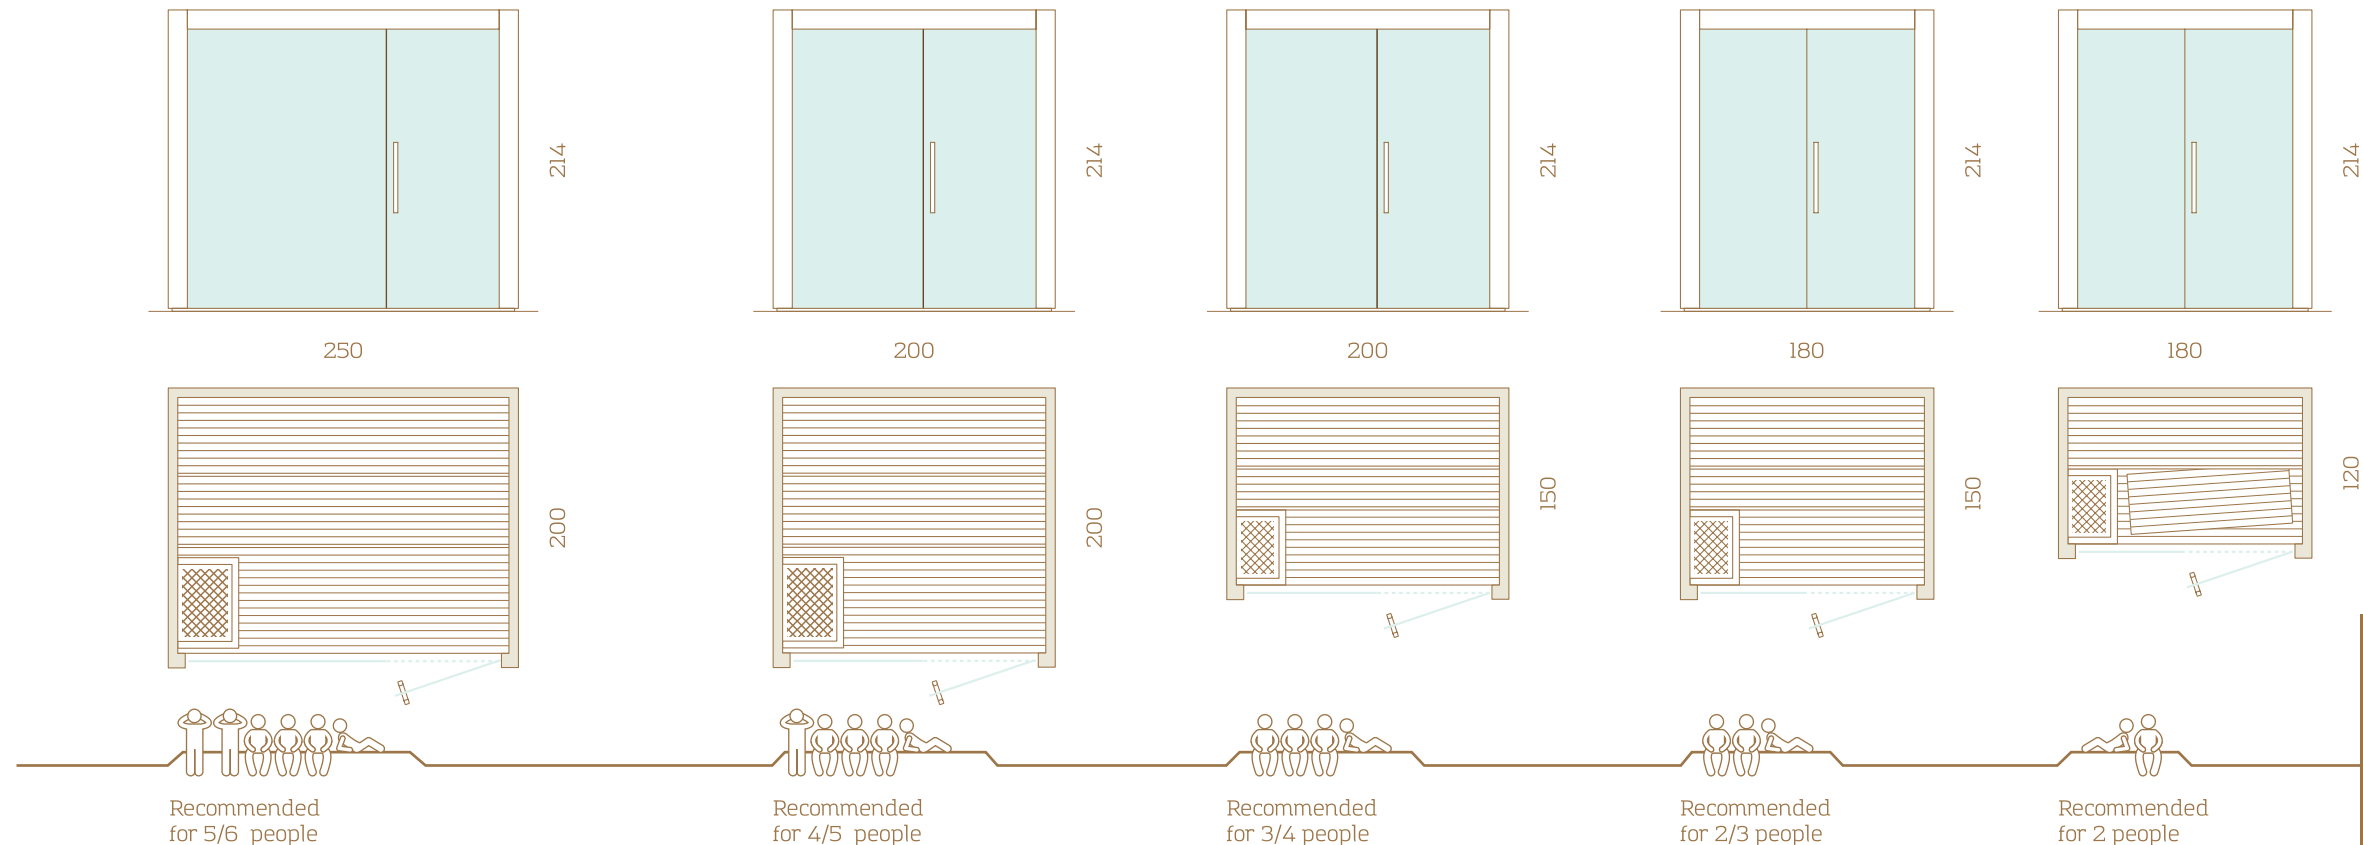

NATIVA TECHNICAL FEATURES

BASIC SET INCLUDES

PANELLING	Horizontal profile STEP 27x64 mm
BASE FRAME	Aluminium
EXTERIOR	Front wall with glass, back and side walls covered with plywood
INTERIOR	Wall & ceiling panels, benches, backrest (in sauna 120x180 the lower bench is movable)
DOOR	Glass door with self-closing hinges and special-design wooden handles
LIGHTING	LED strips under the benches and behind the backrest (upper side)

AVAILABLE EXTRAS

EXTERIOR	Outside panelling for side and back walls
INTERIOR	Heater guard, floor grids
LIGHTING	Additional LED strip to the backrest's lower side
EXTRAS	Movable benches with lengths 57 cm and 115 cm

SUITABLE EQUIPMENT

HEATER	Auroom Aura 4,5 kW (sauna size 120x180), 6 kW (150x180, 150x200), 9 kW (200x200, 200x250)

CONTROL UNIT	Auroom Impera
SOUND	Speakers, Bluetooth player

Please see the equipment on pages 90-91

AUROOM ACCESSORIES

Please see the accessories on pages 92-93

WOOD

The **aspen** wood is a great choice for those who enjoy a sauna-room in a beautiful, light tone and smooth texture. The **alder** is preferred by many sauna enthusiasts because of its warm-hearted reddish colour and nice texture. The **thermo-treated aspen** has a brilliant brownish colour that adds warmth and character to the sauna atmosphere. In addition to the great visual effect, the thermo-treated wood is practical as it is stable and resistant to the humidity and temperature changes.

GLASS

All glass walls and doors are made from tempered 8 mm glass. Clear, bronze or grey colours are available. We suggest a clear glass, as this best compliments the design of the sauna.