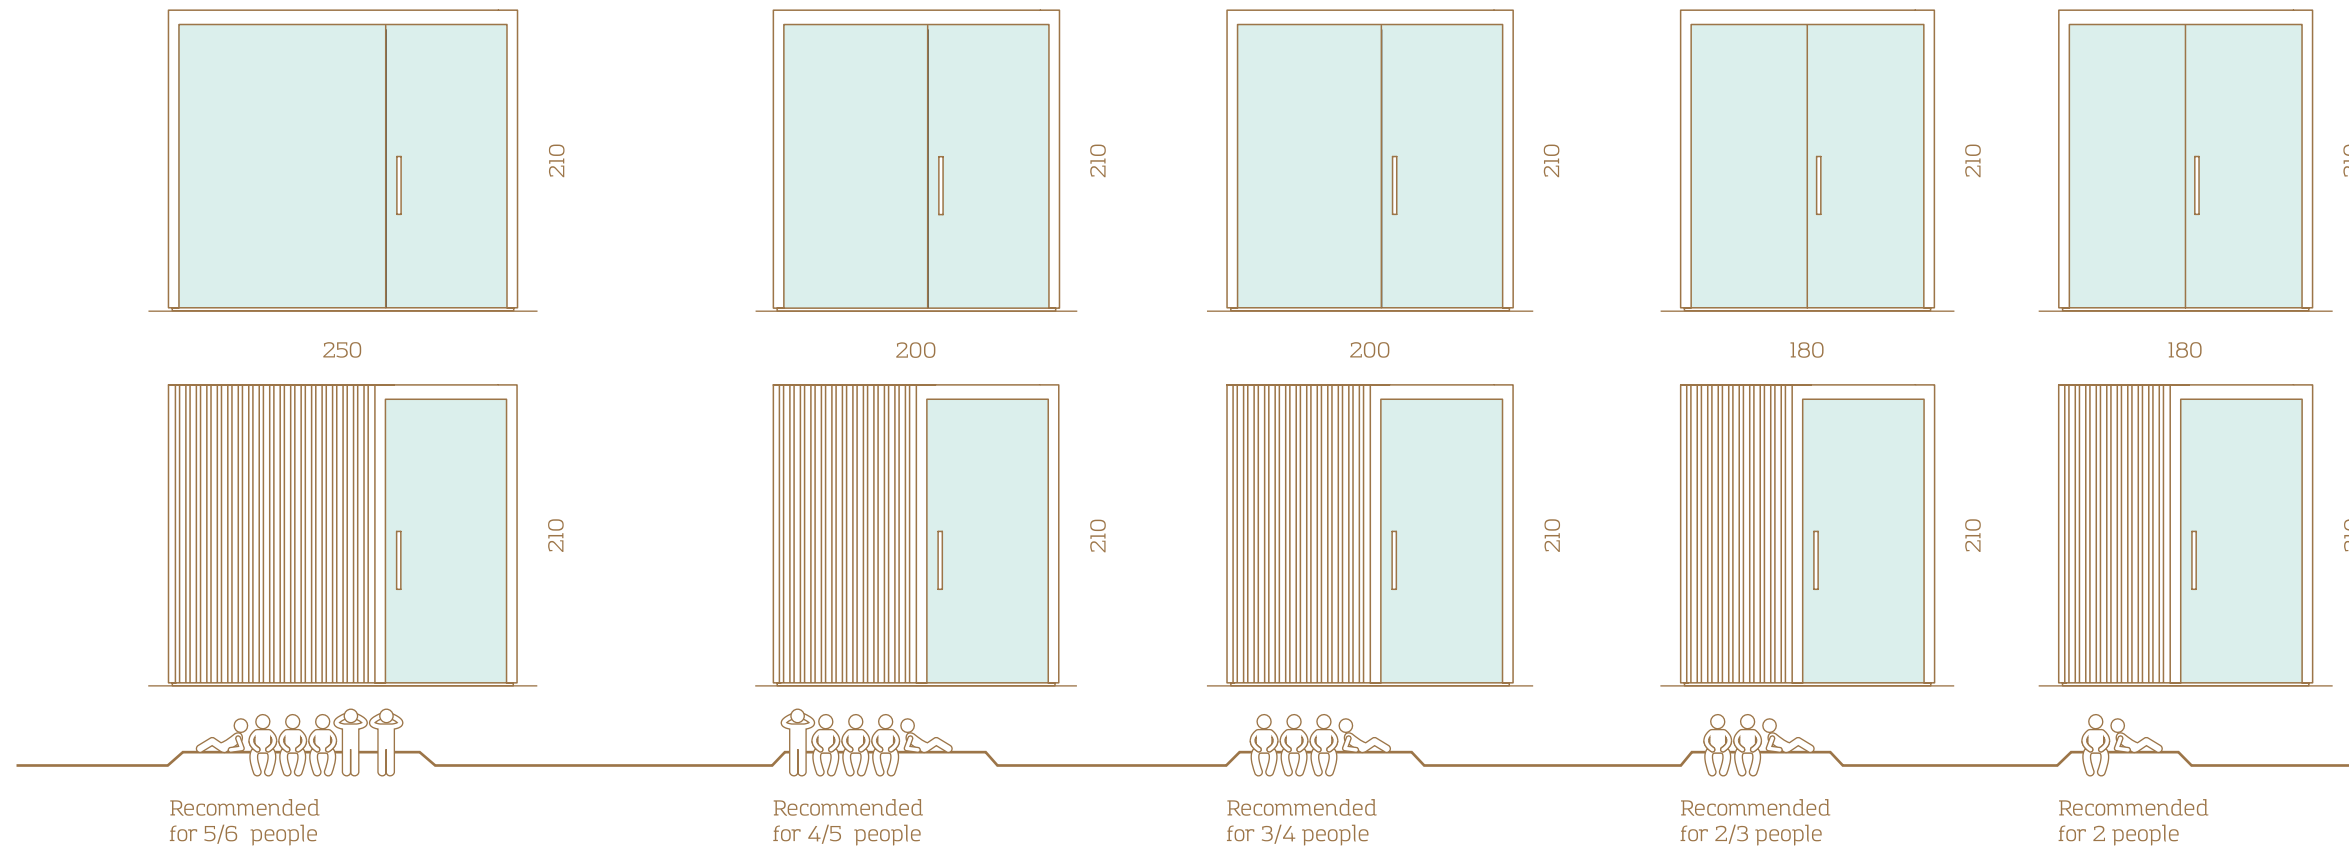

AVAILABLE EXTRAS

- EXTERIOR ..... Outside panelling for side and back walls
- INTERIOR ..... Backrest with built-in LED strip, heater guard, floor grids
- LIGHTING ..... Lamps to the side walls
- EXTRAS ..... External side wall extension modules

SUITABLE EQUIPMENT

1. HEATER ..... Auroom Aura 4,5 kW (sauna size 120x180), 6 kW (150x180, 150x200), 9 kW (200x200, 200x 250)
   - CONTROL UNIT ..... Auroom Dicia
   - SOUND ..... Speakers, Bluetooth player
2. Please see the equipment on pages 90-91

AUROOM ACCESSORIES

Please see the accessories on pages 92-93

WOOD

The **aspen** wood is a great choice for those who enjoy a sauna-room in a beautiful, light tone and smooth texture. The **alder** is preferred by many sauna enthusiasts because of its warm-hearted reddish colour and nice texture. The **thermo-treated aspen** has a brilliant brownish colour that adds warmth and character to the sauna atmosphere. In addition to the great visual effect, the thermo-treated wood is practical being as it is stable and resistant to the humidity and temperature changes.

GLASS

All glass walls and doors are made from tempered 8 mm glass. Clear, bronze or grey colours are available. We suggest a clear glass, as this best compliments the design of the sauna.