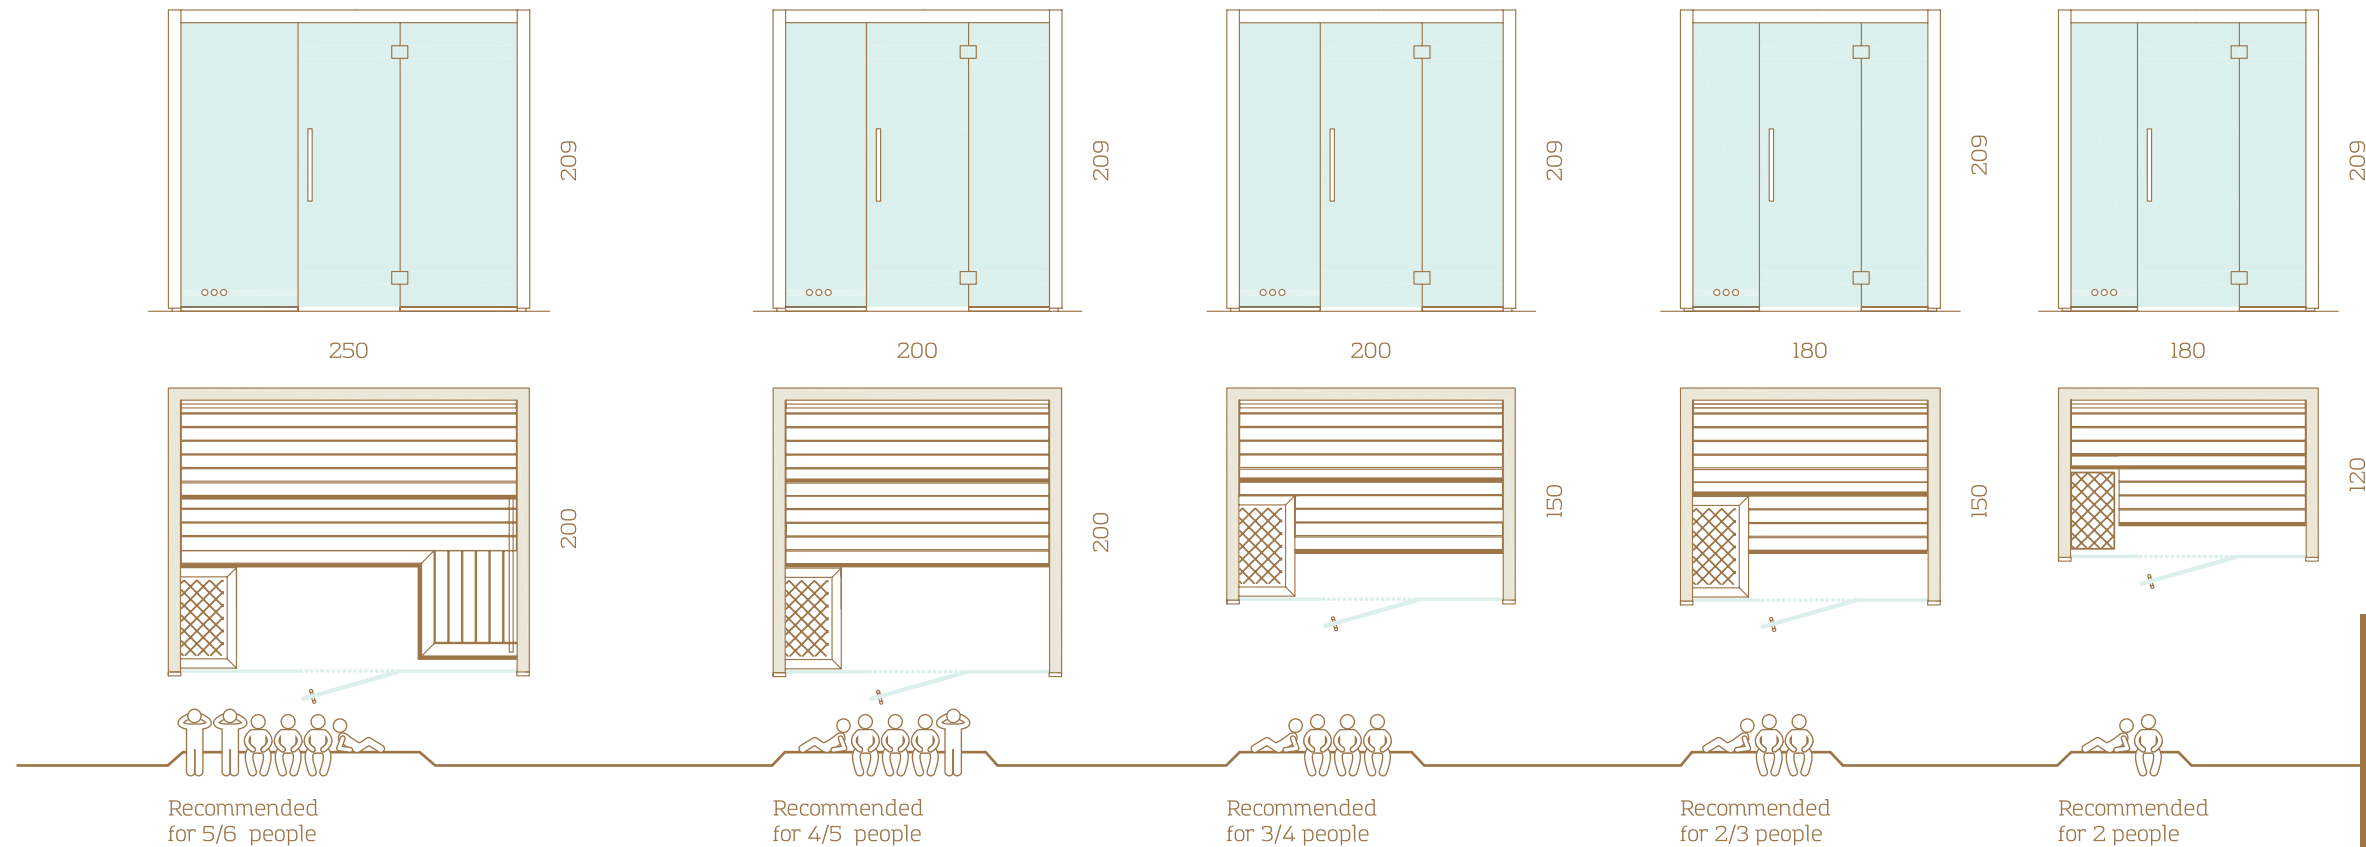

ELECTA TECHNICAL FEATURES

BASIC SET INCLUDES

- PANELLING ..... Horizontal profile STF, different widths
- BASE FRAME ..... Wood
- EXTERIOR ..... Front wall with glass, back and side walls covered with plywood
- INTERIOR ..... Wall & ceiling panels, benches, bench skirts, backrest
- DOOR ..... Glass door with self-closing hinges and Premium handles
- LIGHTING ..... LED strips under the benches and behind the backrest (upper side)

AVAILABLE EXTRAS

- BASE FRAME ..... Aluminium base frame
- EXTERIOR ..... Outside panelling for side and back walls
- INTERIOR ..... Heater guard, floor grids

SUITABLE EQUIPMENT

1. HEATER ..... Auroom Aura 4,5 kW (sauna size 120x180), 6 kW (150x180, 150x200), 9 kW (200x200, 200x250)
   - CONTROL UNIT ..... Auroom Impera
   - SOUND ..... Speakers, Bluetooth player
2. Please see the equipment on pages 90-91

AUROOM ACCESSORIES

Please see the accessories on pages 92-93

WOOD

The **aspen** wood is a great choice for those who enjoy a sauna-room in a beautiful, light tone and smooth texture. The **alder** is preferred by many sauna enthusiasts because of its warm-hearted reddish colour and nice texture. The **thermo-treated aspen** has a brilliant brownish colour that adds warmth and character to the sauna atmosphere. In addition to the great visual effect, the thermo-treated wood is practical as it is stable and resistant to the humidity and temperature changes.

GLASS

All glass walls and doors are made from tempered 8 mm glass. Clear, bronze or grey colours are available. We suggest a clear glass, as this best compliments the design of the sauna.