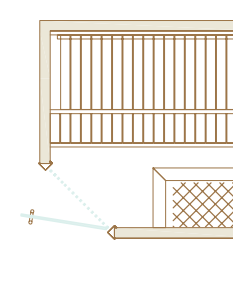

VARIA TECHNICAL FEATURES

200

210

180

210

150

210

120

210

200

180

150

120

Recommended for 4/5 people

Recommended for 3/4 people

Recommended for 2/3 people

Recommended for 2 people

BASIC SET INCLUDES

- PANELLING ..... Horizontal profile STP 15x90 mm
- BASE FRAME ..... Wood
- EXTERIOR ..... Front walls with panelling, back walls covered with plywood
- INTERIOR ..... Inside wall & ceiling panels, benches, backrest
- DOOR ..... Glass door with self-closing hinges and Premium handles
- LIGHTING ..... Vertical lights in the walls with LED strips

AVAILABLE EXTRAS

- BASE FRAME ..... Aluminium base frame
- INTERIOR ..... Heater guard, floor grids

SUITABLE EQUIPMENT

- HEATER ..... Auroom Aura 4,5 kW (sauna size 120x120, 150x150), 6 kW (180x180), 9 kW (200x200)
- CONTROL UNIT ..... Auroom Dicia
- SOUND ..... Speakers, Bluetooth player

Please see the equipment on pages 90-91

AUROOM ACCESSORIES

Please see the accessories on pages 92-93

WOOD

The **aspen** wood is a great choice for those who enjoy a sauna-room in a beautiful, light tone and smooth texture. The **alder** is preferred by many sauna enthusiasts because of its warm-hearted reddish colour and nice texture. The **thermo-treated aspen** has a brilliant brownish colour that adds warmth and character to the sauna atmosphere. In addition to the great visual effect, the thermo-treated wood is practical as it is stable and resistant to the humidity and temperature changes.

GLASS

All glass walls and doors are made from tempered 8 mm glass. Clear, bronze or grey colours are available. We suggest a clear glass, as this best compliments the design of the sauna.