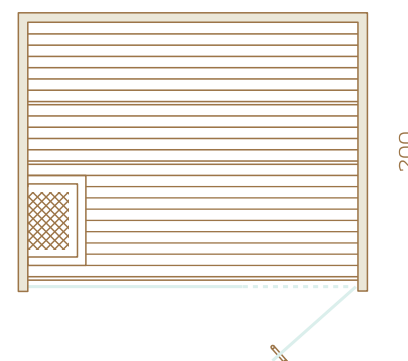

AVAILABLE EXTRAS

- EXTERIOR ..... Outside panelling for side and back walls
- INTERIOR ..... Backrest with built-in LED strip, heater guard, floor grids
- LIGHTING ..... Lamps to the side walls
- EXTRAS ..... External side wall extension modules

SUITABLE EQUIPMENT

1. HEATER ..... Auroom Aura 4,5 kW (sauna size 120x180), 6 kW (150x180, 150x200), 9 kW (200x200, 200x 250)
   - CONTROL UNIT ..... Auroom Dicia
   - SOUND ..... Speakers, Bluetooth player
2. Please see the equipment on pages 90-91

AUROOM ACCESSORIES

Please see the accessories on pages 92-93

WOOD

The **aspen** wood is a great choice for those who enjoy a sauna-room in a beautiful, light tone and smooth texture. The **alder** is preferred by many sauna enthusiasts because of its warm-hearted reddish colour and nice texture. The **thermo-treated aspen** has a brilliant brownish colour that adds warmth and character to the sauna atmosphere. In addition to the great visual effect, the thermo-treated wood is practical being as it is stable and resistant to the humidity and temperature changes.

GLASS

All glass walls and doors are made from tempered 8 mm glass. Clear, bronze or grey colours are available. We suggest a clear glass, as this best compliments the design of the sauna.