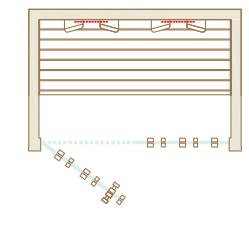

IRRADIA TECHNICAL FEATURES

BASIC SET INCLUDES

- PANELLING ..... Vertical profile STS Valeura 15x90 mm
- BASE FRAME ..... Wood
- EXTERIOR ..... Front wall with glass, back and side walls covered with plywood
- INTERIOR ..... Inside wall & ceiling panels, bench, ergonomic backrests
- DOOR ..... Glass door with self-closing hinges and wooden handles
- LIGHTING ..... Side wall lamps
- EQUIPMENT ..... Infra-elements (short wave) for back and feet, control unit Auroom Impera IR

AVAILABLE EXTRAS

- BASE FRAME ..... Aluminium base frame
- EXTERIOR ..... Outside panelling for side and back walls
- INTERIOR ..... Floor grids

SUITABLE EQUIPMENT

1. SOUND ..... Speakers, Bluetooth player
2. Please see the equipment on pages 90-91

AUROOM ACCESSORIES

Please see the accessories on pages 92-93

SIDE WALLS
wood panels

120

210

SIDE WALLS
wood & glass panels

210

120

180

150

150

100

150

100

120

120

150

150

100

150

100

120

Recommended
for 2 people

Recommended
for 2 people

Recommended
for 2 people

Recommended
for 1 person

WOOD

The **aspen** wood is a great choice for those who enjoy a sauna-room in a beautiful, light tone and smooth texture. The **alder** is preferred by many sauna enthusiasts because of its warm-hearted reddish colour and nice texture. The **dark thermo-alder** looks very elegant and creates a distinguished atmosphere. Furthermore, the brushing brings out the texture of the wood beautifully.

GLASS

The glass walls and door are made from tempered 8 mm glass, colour: clear.