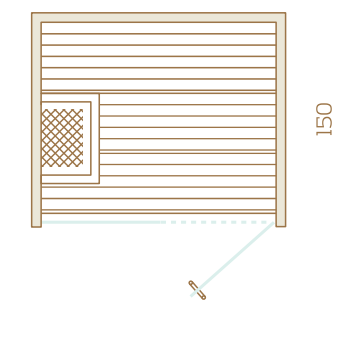

AVAILABLE EXTRAS

- EXTERIOR ..... Outside panelling for side and back walls
- INTERIOR ..... Backrest with built-in LED strip, heater guard, floor grids
- LIGHTING ..... Lamps to the side walls
- EXTRAS ..... External side wall extension modules

SUITABLE EQUIPMENT

1. HEATER ..... Auroom Aura 4,5 kW (sauna size 120x180), 6 kW (150x180, 150x200), 9 kW (200x200, 200x 250)
   - CONTROL UNIT ..... Auroom Dicia
   - SOUND ..... Speakers, Bluetooth player
2. Please see the equipment on pages 90-91

AUROOM ACCESSORIES

Please see the accessories on pages 92-93

WOOD

The **aspen** wood is a great choice for those who enjoy a sauna-room in a beautiful, light tone and smooth texture. The **alder** is preferred by many sauna enthusiasts because of its warm-hearted reddish colour and nice texture. The **thermo-treated aspen** has a brilliant brownish colour that adds warmth and character to the sauna atmosphere. In addition to the great visual effect, the thermo-treated wood is practical being as it is stable and resistant to the humidity and temperature changes.

GLASS

All glass walls and doors are made from tempered 8 mm glass. Clear, bronze or grey colours are available. We suggest a clear glass, as this best compliments the design of the sauna.