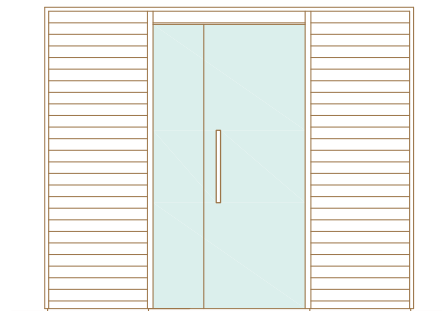

VARIA TECHNICAL FEATURES

200

210