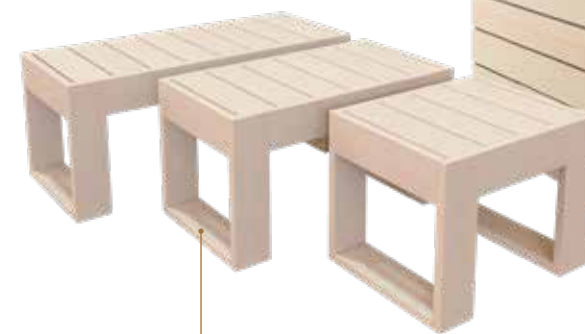

LAMP
A special lamp has been designed for Lumina, almost invisible, like the door. Two different sizes of lamps can be ordered, 50 or 80 cm long.

TOWEL HOLDER
Optional practical towel holders are available, designed and sized like the lamps.