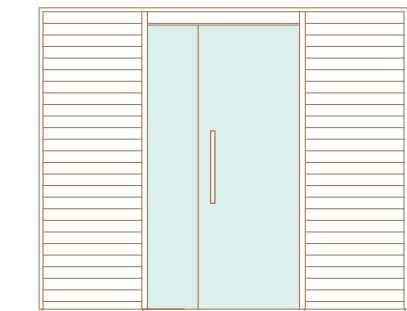

VARIA TECHNICAL FEATURES

200

210

180

210

150

210

120

210

200

180

150

120

Recommended for 4/5 people

Recommended for 3/4 people

Recommended for 2/3 people

Recommended for 2 people

BASIC SET INCLUDES

- PANELLING ..... Horizontal profile STP 15x90 mm
- BASE FRAME ..... Wood
- EXTERIOR ..... Front walls with panelling, back walls covered with plywood
- INTERIOR ..... Inside wall & ceiling panels, benches, backrest
- DOOR ..... Glass door with self-closing hinges and Premium handles
- LIGHTING ..... Vertical lights in the walls with LED strips

AVAILABLE EXTRAS

- BASE FRAME ..... Aluminium base frame
- INTERIOR ..... Heater guard, floor grids

SUITABLE EQUIPMENT

- HEATER ..... Auroom Aura 4,5 kW (sauna size 120x120, 150x150), 6 kW (180x180), 9 kW (200x200)
- CONTROL UNIT ..... Auroom Dicia
- SOUND ..... Speakers, Bluetooth player

Please see the equipment on pages 90-91

AUROOM ACCESSORIES

Please see the accessories on pages 92-93

WOOD

The **aspen** wood is a great choice for those who enjoy a sauna-room in a beautiful, light tone and smooth texture. The **alder** is preferred by many sauna enthusiasts because of its warm-hearted reddish colour and nice texture. The **thermo-treated aspen** has a brilliant brownish colour that adds warmth and character to the sauna atmosphere. In addition to the great visual effect, the thermo-treated wood is practical as it is stable and resistant to the humidity and temperature changes.

GLASS

All glass walls and doors are made from tempered 8 mm glass. Clear, bronze or grey colours are available. We suggest a clear glass, as this best compliments the design of the sauna.