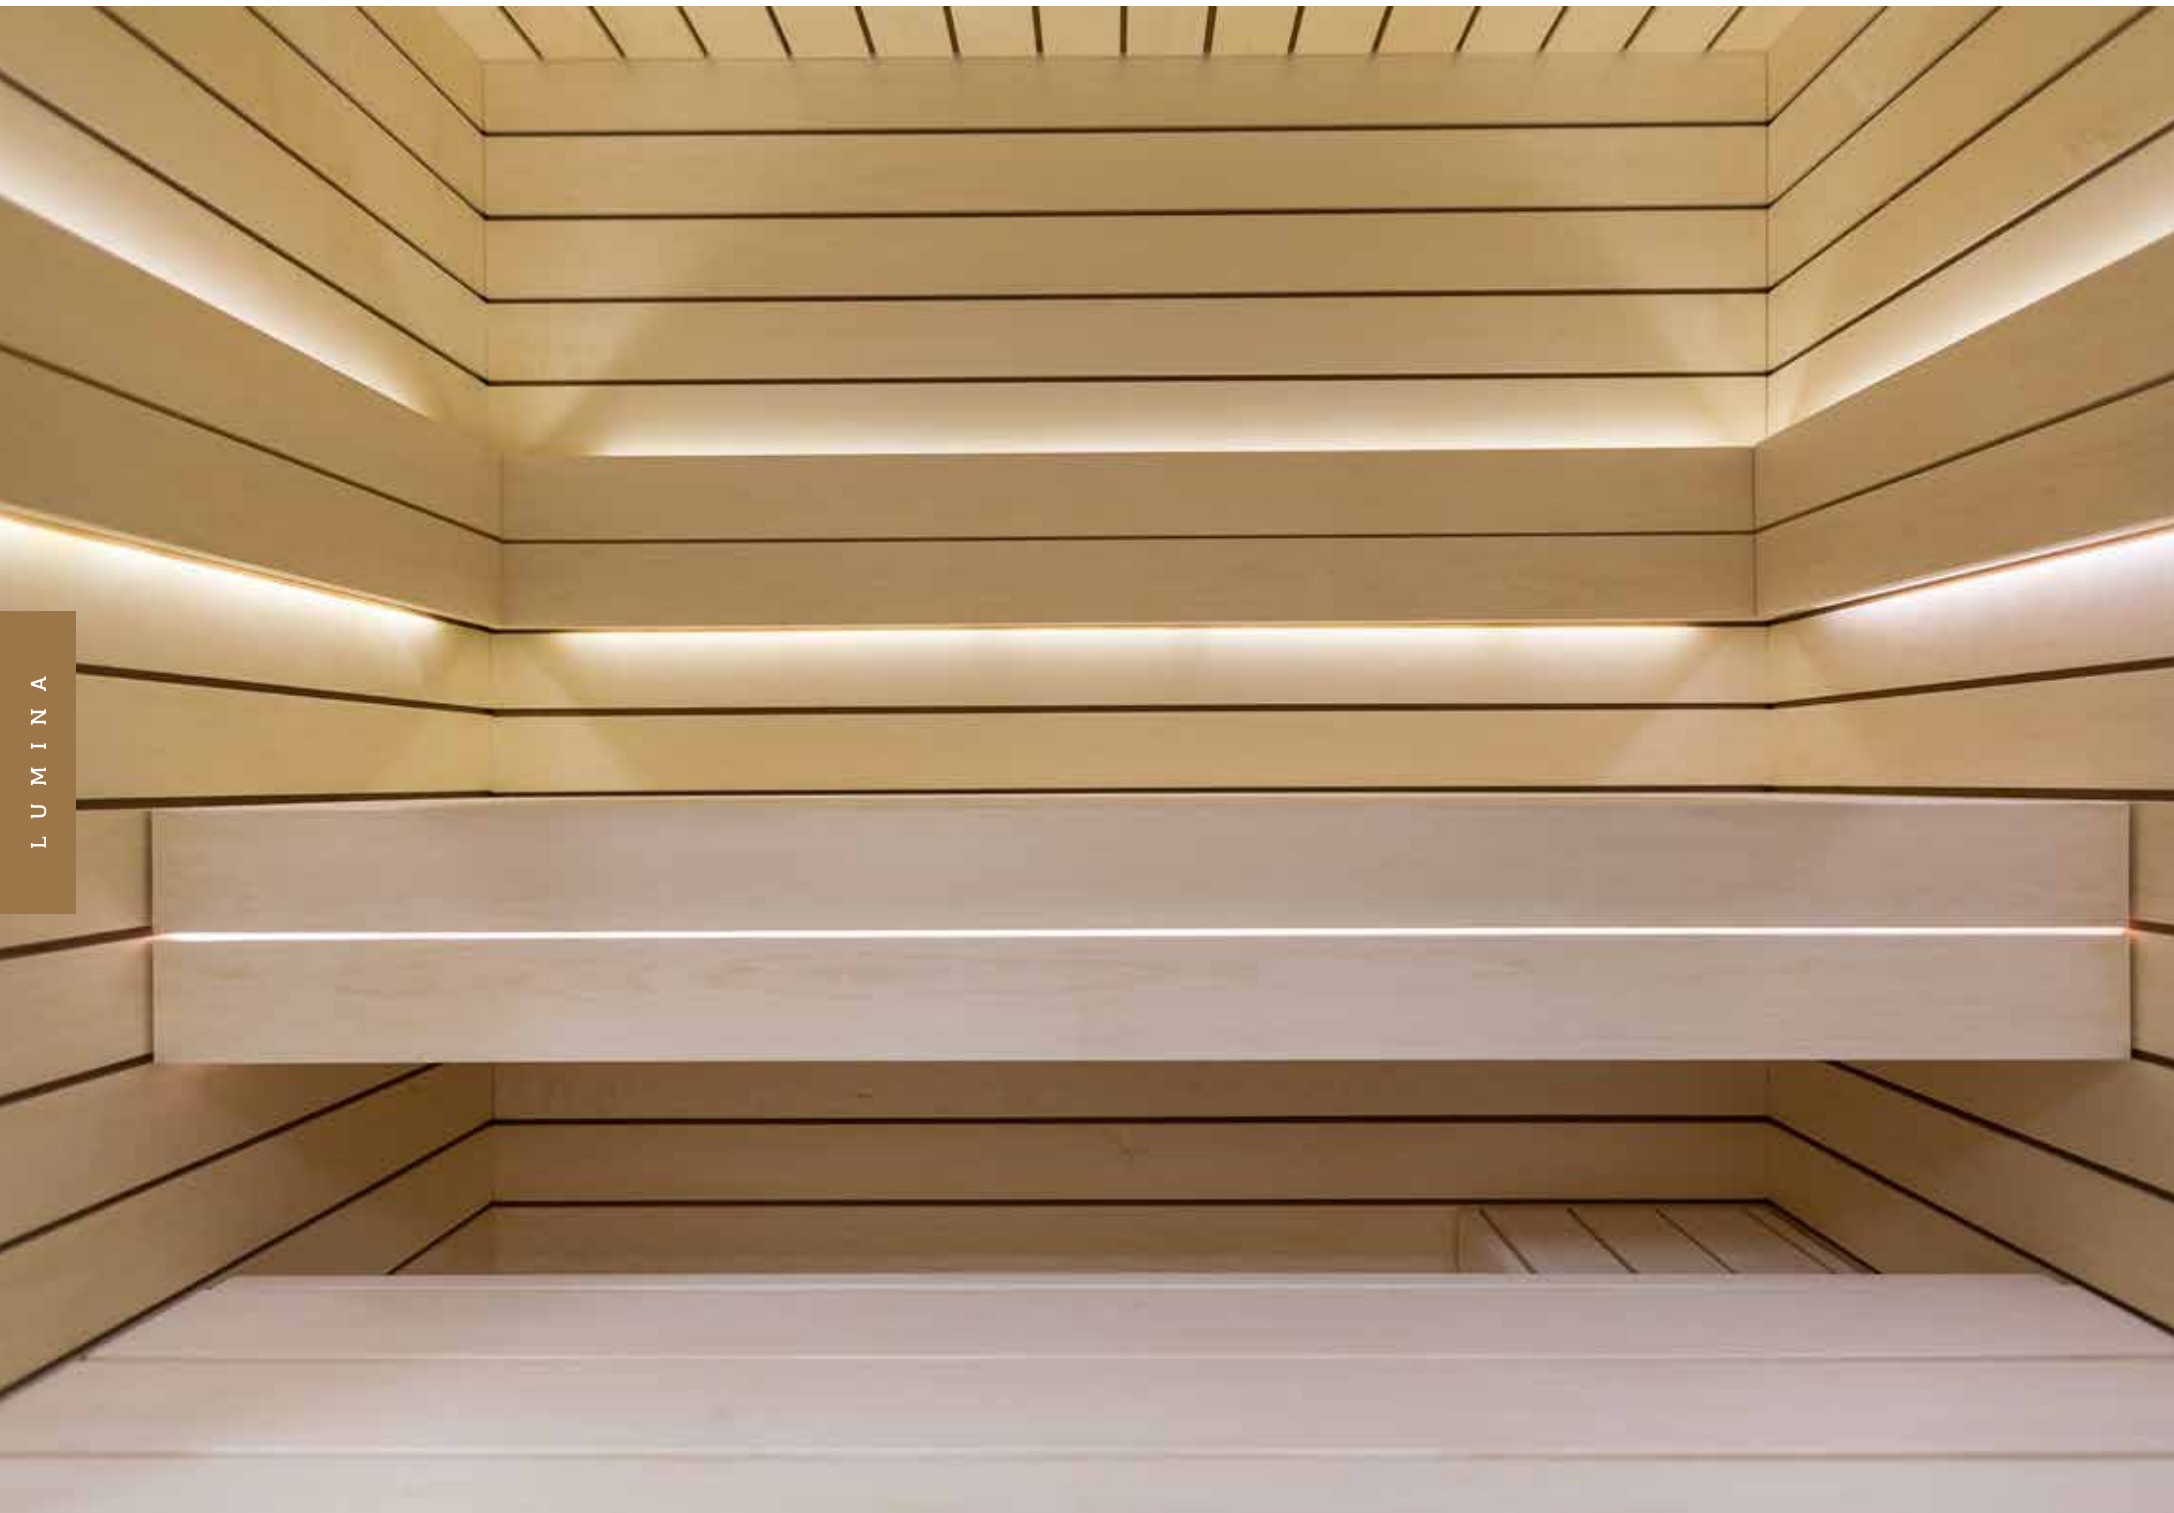

rebirth

Lumina

B R I G H T E N A N D R E V I T A L I S E

Lumina is a sauna that was born to be sensual and harmonious, a place where all of its features live together.

Lumina's name perfectly describes its ability to illuminate, brighten and revitalise your senses. This model has all the necessary features to give you a full regenerating and relaxing experience.