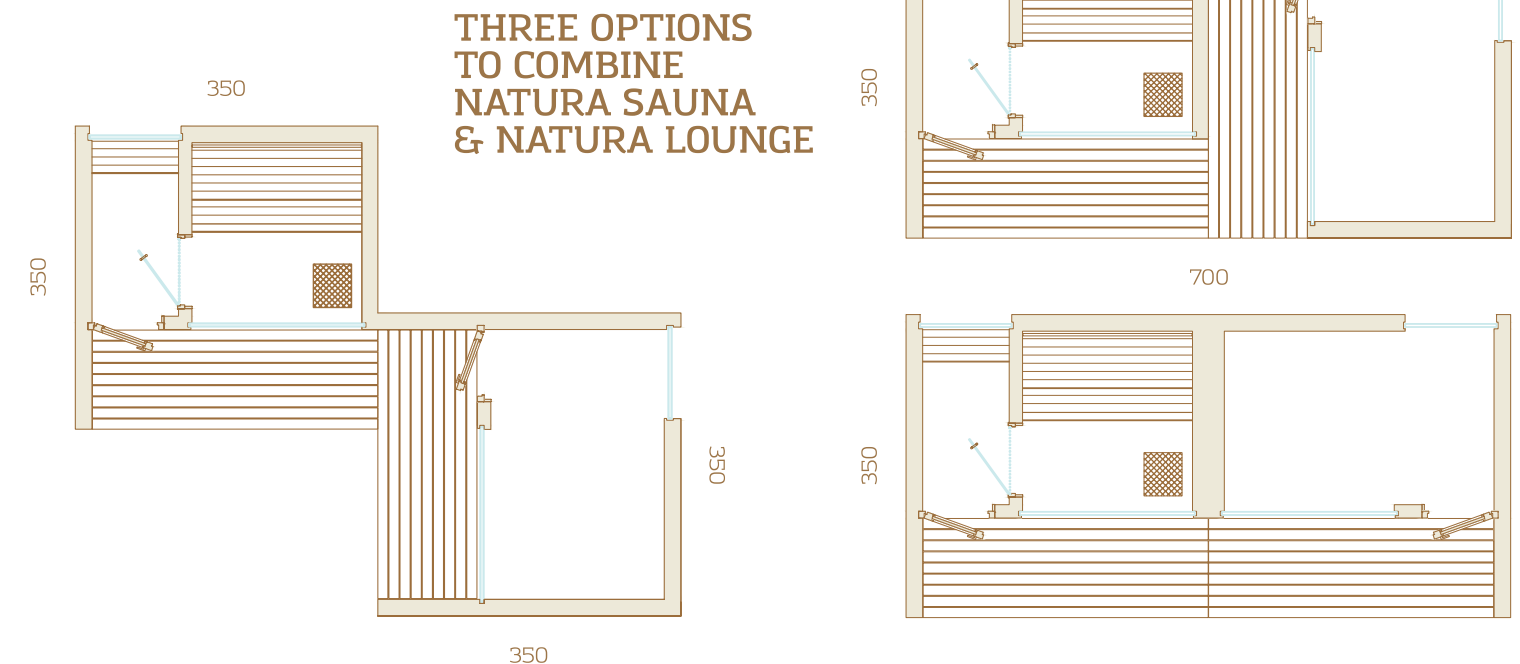

AUROOM ACCESSORIES

Please see the accessories on pages 92-93

NATURA SAUNA

NATURA LOUNGE

Recommended
for 4/5 people

TA I L O R - M A D E

TA I L O R - M A D E

TA I L O R - M A D E