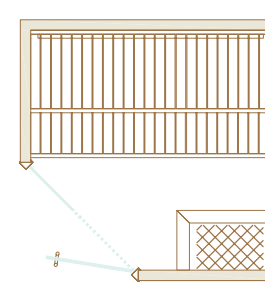

VARIA TECHNICAL FEATURES

200

210

180

210

150

210

120

210

200

180

150

120

Recommended for 4/5 people

Recommended for 3/4 people

Recommended for 2/3 people

Recommended for 2 people

BASIC SET INCLUDES

- PANELLING ..... Horizontal profile STP 15x90 mm
- BASE FRAME ..... Wood
- EXTERIOR ..... Front walls with panelling, back walls covered with plywood
- INTERIOR ..... Inside wall & ceiling panels, benches, backrest
- DOOR ..... Glass door with self-closing hinges and Premium handles
- LIGHTING ..... Vertical lights in the walls with LED strips

AVAILABLE EXTRAS

- BASE FRAME ..... Aluminium base frame
- INTERIOR ..... Heater guard, floor grids

SUITABLE EQUIPMENT

- HEATER ..... Auroom Aura 4,5 kW (sauna size 120x120, 150x150), 6 kW (180x180), 9 kW (200x200)
- CONTROL UNIT ..... Auroom Dicia
- SOUND ..... Speakers, Bluetooth player

Please see the equipment on pages 90-91

AUROOM ACCESSORIES

Please see the accessories on pages 92-93

WOOD

The **aspen** wood is a great choice for those who enjoy a sauna-room in a beautiful, light tone and smooth texture. The **alder** is preferred by many sauna enthusiasts because of its warm-hearted reddish colour and nice texture. The **thermo-treated aspen** has a brilliant brownish colour that adds warmth and character to the sauna atmosphere. In addition to the great visual effect, the thermo-treated wood is practical as it is stable and resistant to the humidity and temperature changes.

GLASS

All glass walls and doors are made from tempered 8 mm glass. Clear, bronze or grey colours are available. We suggest a clear glass, as this best compliments the design of the sauna.