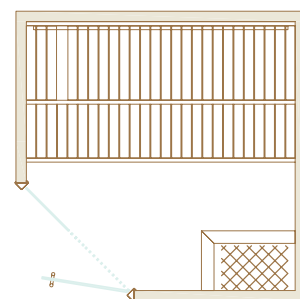

VARIA TECHNICAL FEATURES

200

210

180

210

150

210

120

210

200

180

150

120

Recommended for 4/5 people

Recommended for 3/4 people

Recommended for 2/3 people

Recommended for 2 people

BASIC SET INCLUDES

- PANELLING ..... Horizontal profile STP 15x90 mm
- BASE FRAME ..... Wood
- EXTERIOR ..... Front walls with panelling, back walls covered with plywood
- INTERIOR ..... Inside wall & ceiling panels, benches, backrest
- DOOR ..... Glass door with self-closing hinges and Premium handles
- LIGHTING ..... Vertical lights in the walls with LED strips

AVAILABLE EXTRAS

- BASE FRAME ..... Aluminium base frame
- INTERIOR ..... Heater guard, floor grids

SUITABLE EQUIPMENT

- HEATER ..... Auroom Aura 4,5 kW (sauna size 120x120, 150x150), 6 kW (180x180), 9 kW (200x200)
- CONTROL UNIT ..... Auroom Dicia
- SOUND ..... Speakers, Bluetooth player

Please see the equipment on pages 90-91

AUROOM ACCESSORIES

Please see the accessories on pages 92-93

WOOD

The **aspen** wood is a great choice for those who enjoy a sauna-room in a beautiful, light tone and smooth texture. The **alder** is preferred by many sauna enthusiasts because of its warm-hearted reddish colour and nice texture. The **thermo-treated aspen** has a brilliant brownish colour that adds warmth and character to the sauna atmosphere. In addition to the great visual effect, the thermo-treated wood is practical as it is stable and resistant to the humidity and temperature changes.

GLASS

All glass walls and doors are made from tempered 8 mm glass. Clear, bronze or grey colours are available. We suggest a clear glass, as this best compliments the design of the sauna.