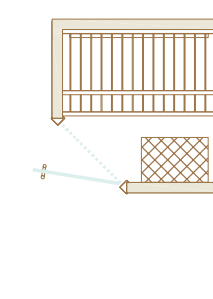

VARIA TECHNICAL FEATURES

200

210

180

210

150

210

120

210

200

180

150

120

Recommended for 4/5 people

Recommended for 3/4 people

Recommended for 2/3 people

Recommended for 2 people

BASIC SET INCLUDES

- PANELLING ..... Horizontal profile STP 15x90 mm
- BASE FRAME ..... Wood
- EXTERIOR ..... Front walls with panelling, back walls covered with plywood
- INTERIOR ..... Inside wall & ceiling panels, benches, backrest
- DOOR ..... Glass door with self-closing hinges and Premium handles
- LIGHTING ..... Vertical lights in the walls with LED strips

AVAILABLE EXTRAS

- BASE FRAME ..... Aluminium base frame
- INTERIOR ..... Heater guard, floor grids

SUITABLE EQUIPMENT

- HEATER ..... Auroom Aura 4,5 kW (sauna size 120x120, 150x150), 6 kW (180x180), 9 kW (200x200)
- CONTROL UNIT ..... Auroom Dicia
- SOUND ..... Speakers, Bluetooth player

Please see the equipment on pages 90-91

AUROOM ACCESSORIES

Please see the accessories on pages 92-93

WOOD

The **aspen** wood is a great choice for those who enjoy a sauna-room in a beautiful, light tone and smooth texture. The **alder** is preferred by many sauna enthusiasts because of its warm-hearted reddish colour and nice texture. The **thermo-treated aspen** has a brilliant brownish colour that adds warmth and character to the sauna atmosphere. In addition to the great visual effect, the thermo-treated wood is practical as it is stable and resistant to the humidity and temperature changes.

GLASS

All glass walls and doors are made from tempered 8 mm glass. Clear, bronze or grey colours are available. We suggest a clear glass, as this best compliments the design of the sauna.