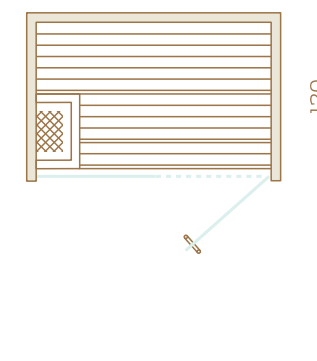

AVAILABLE EXTRAS

- EXTERIOR ..... Outside panelling for side and back walls
- INTERIOR ..... Backrest with built-in LED strip, heater guard, floor grids
- LIGHTING ..... Lamps to the side walls
- EXTRAS ..... External side wall extension modules

SUITABLE EQUIPMENT

1. HEATER ..... Auroom Aura 4,5 kW (sauna size 120x180), 6 kW (150x180, 150x200), 9 kW (200x200, 200x 250)
   - CONTROL UNIT ..... Auroom Dicia
   - SOUND ..... Speakers, Bluetooth player
2. Please see the equipment on pages 90-91

AUROOM ACCESSORIES

Please see the accessories on pages 92-93

WOOD

The **aspen** wood is a great choice for those who enjoy a sauna-room in a beautiful, light tone and smooth texture. The **alder** is preferred by many sauna enthusiasts because of its warm-hearted reddish colour and nice texture. The **thermo-treated aspen** has a brilliant brownish colour that adds warmth and character to the sauna atmosphere. In addition to the great visual effect, the thermo-treated wood is practical being as it is stable and resistant to the humidity and temperature changes.

GLASS

All glass walls and doors are made from tempered 8 mm glass. Clear, bronze or grey colours are available. We suggest a clear glass, as this best compliments the design of the sauna.