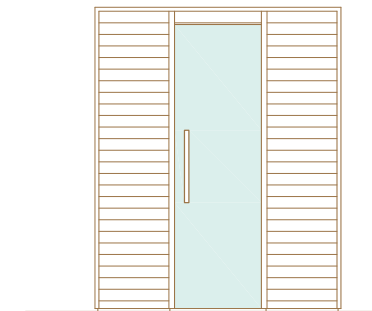

HEATER GUARD
Varia's minimalistic heater guard adds an airy and spacious touch to the small-sized sauna room.

VARIA TECHNICAL FEATURES

200

210

180

210

150

210