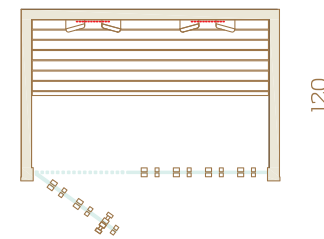

AUROOM ACCESSORIES

Please see the accessories on pages 92-93

SIDE WALLS
wood panels

120

210

SIDE WALLS
wood & glass panels

210

120