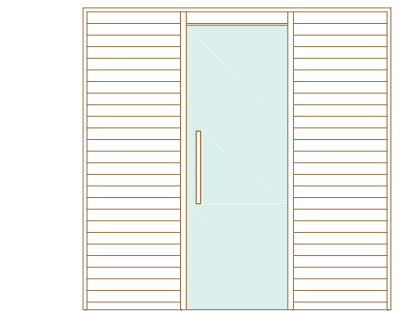

HEATER GUARD
Varia's minimalistic heater guard adds an airy and spacious touch to the small-sized sauna room.

VARIA TECHNICAL FEATURES

200

210

180

210

150

210