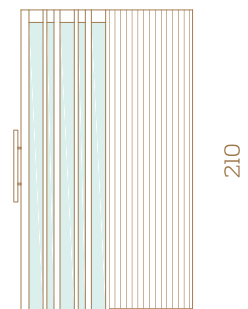

AUROOM ACCESSORIES

Please see the accessories on pages 92-93

SIDE WALLS
wood panels

120

210

SIDE WALLS
wood & glass panels

210

120