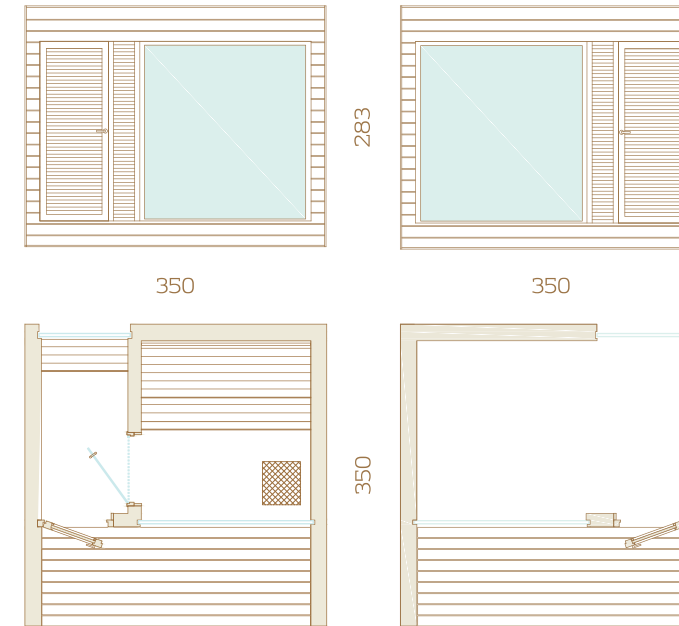

DOORS & WINDOWS

- Entrance door: solid door made from thermo-treated Nordic pine, door frame made from knot-free thermo-treated radiata pine, brown finishing with UV protection, incl. handles and lock with black oxide finishing
- Windows: frames made from knot-free thermo-treated radiata pine, brown finishing with UV protection, triple-glazed tempered glass incl. selective glazing
- Inside door: 8 mm tempered glass, RV hinges, Premium handle wood-metal
- Glass colour in windows and inside door: clear (bronze option available)

INTERIOR

- All interior details made from high quality thermo-aspen
- Inside wall & ceiling panels: horizontal C5 profile 27x68 mm
- Bench in dressing room
- Benches and backrest in sauna room

LIGHTING

- Terrace and dressing room: outdoor spot LED lights (IP65)
- Inside the sauna: warm white light LED strips behind the backrest and under the benches, lights are dimmable with remote control unit

AVAILABLE EXTRAS

- Floor grids with rubber strips
- Floor heating mats
- Electric panel
- Electric blinds for sauna front window with remote control unit

SUITABLE EQUIPMENT

- Electric heater Auroom Alta 12 kW with control panel Auroom Impera
- Wood-burning heater Auroom Fora
- Sound: speakers, Bluetooth player

AUROOM ACCESSORIES

Please see the accessories on pages 92-93

NATURA SAUNA

NATURA LOUNGE

Recommended
for 4/5 people