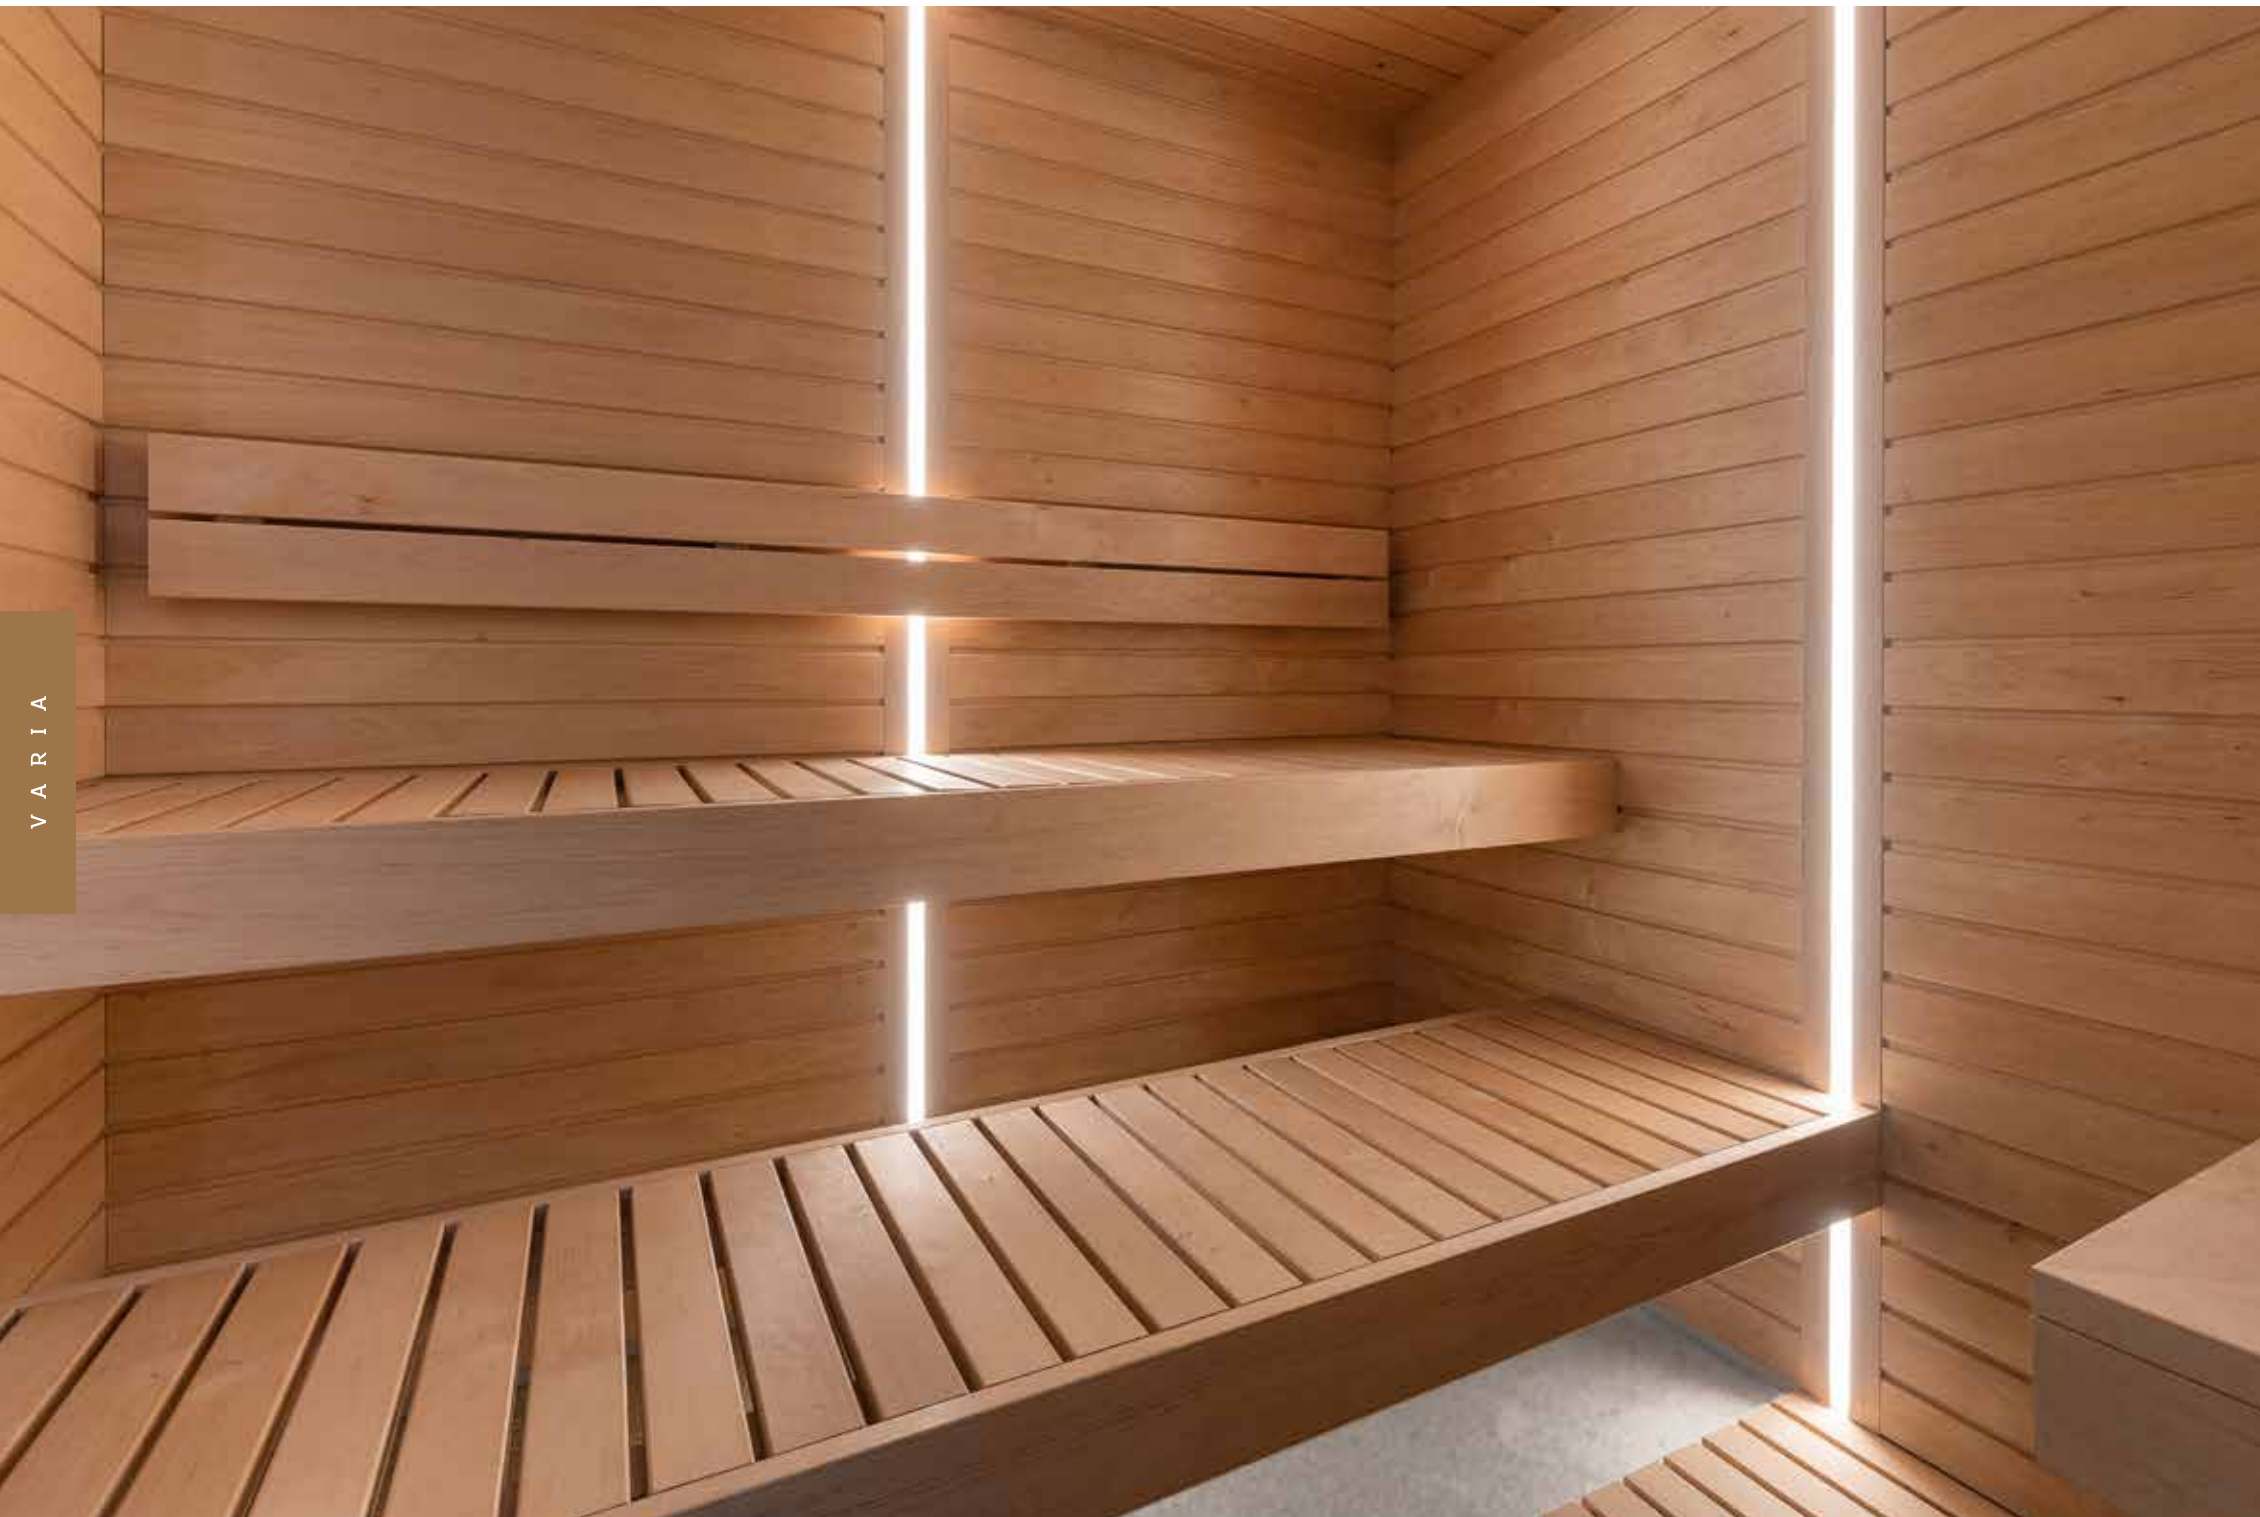

CLEAR

BRONZE

GREY

Varria

REJUVENATE YOURSELF

Varia is an elegant yet practical corner-fitting model that stands out due to the original vertical light scheme built into the walls.

The name Varia stands for all the things that bring change to everyday life. An ordinary sauna with some altered details to deliver extra freshness and fend off the routine.

The crosswise laid-out bench boards and minimalist heater guard add an airy and spacious touch to the small sauna room.

Varia's creative, beautiful light scheme and carefully designed interior makes it the ideal place for you to rejuvenate.