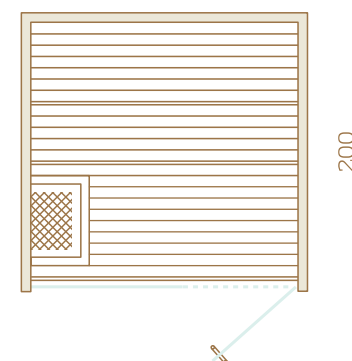

AVAILABLE EXTRAS

- EXTERIOR ..... Outside panelling for side and back walls
- INTERIOR ..... Backrest with built-in LED strip, heater guard, floor grids
- LIGHTING ..... Lamps to the side walls
- EXTRAS ..... External side wall extension modules

SUITABLE EQUIPMENT

1. HEATER ..... Auroom Aura 4,5 kW (sauna size 120x180), 6 kW (150x180, 150x200), 9 kW (200x200, 200x 250)
   - CONTROL UNIT ..... Auroom Dicia
   - SOUND ..... Speakers, Bluetooth player
2. Please see the equipment on pages 90-91

AUROOM ACCESSORIES

Please see the accessories on pages 92-93

WOOD

The **aspen** wood is a great choice for those who enjoy a sauna-room in a beautiful, light tone and smooth texture. The **alder** is preferred by many sauna enthusiasts because of its warm-hearted reddish colour and nice texture. The **thermo-treated aspen** has a brilliant brownish colour that adds warmth and character to the sauna atmosphere. In addition to the great visual effect, the thermo-treated wood is practical being as it is stable and resistant to the humidity and temperature changes.

GLASS

All glass walls and doors are made from tempered 8 mm glass. Clear, bronze or grey colours are available. We suggest a clear glass, as this best compliments the design of the sauna.