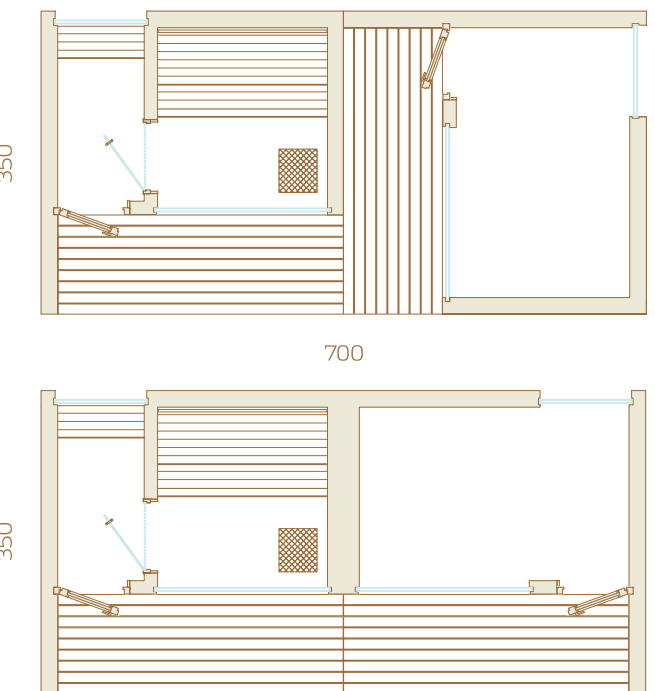

AUROOM ACCESSORIES

Please see the accessories on pages 92-93

NATURA SAUNA

NATURA LOUNGE

Recommended
for 4/5 people

TA I L O R - M A D E

TA I L O R - M A D E

TA I L O R - M A D E