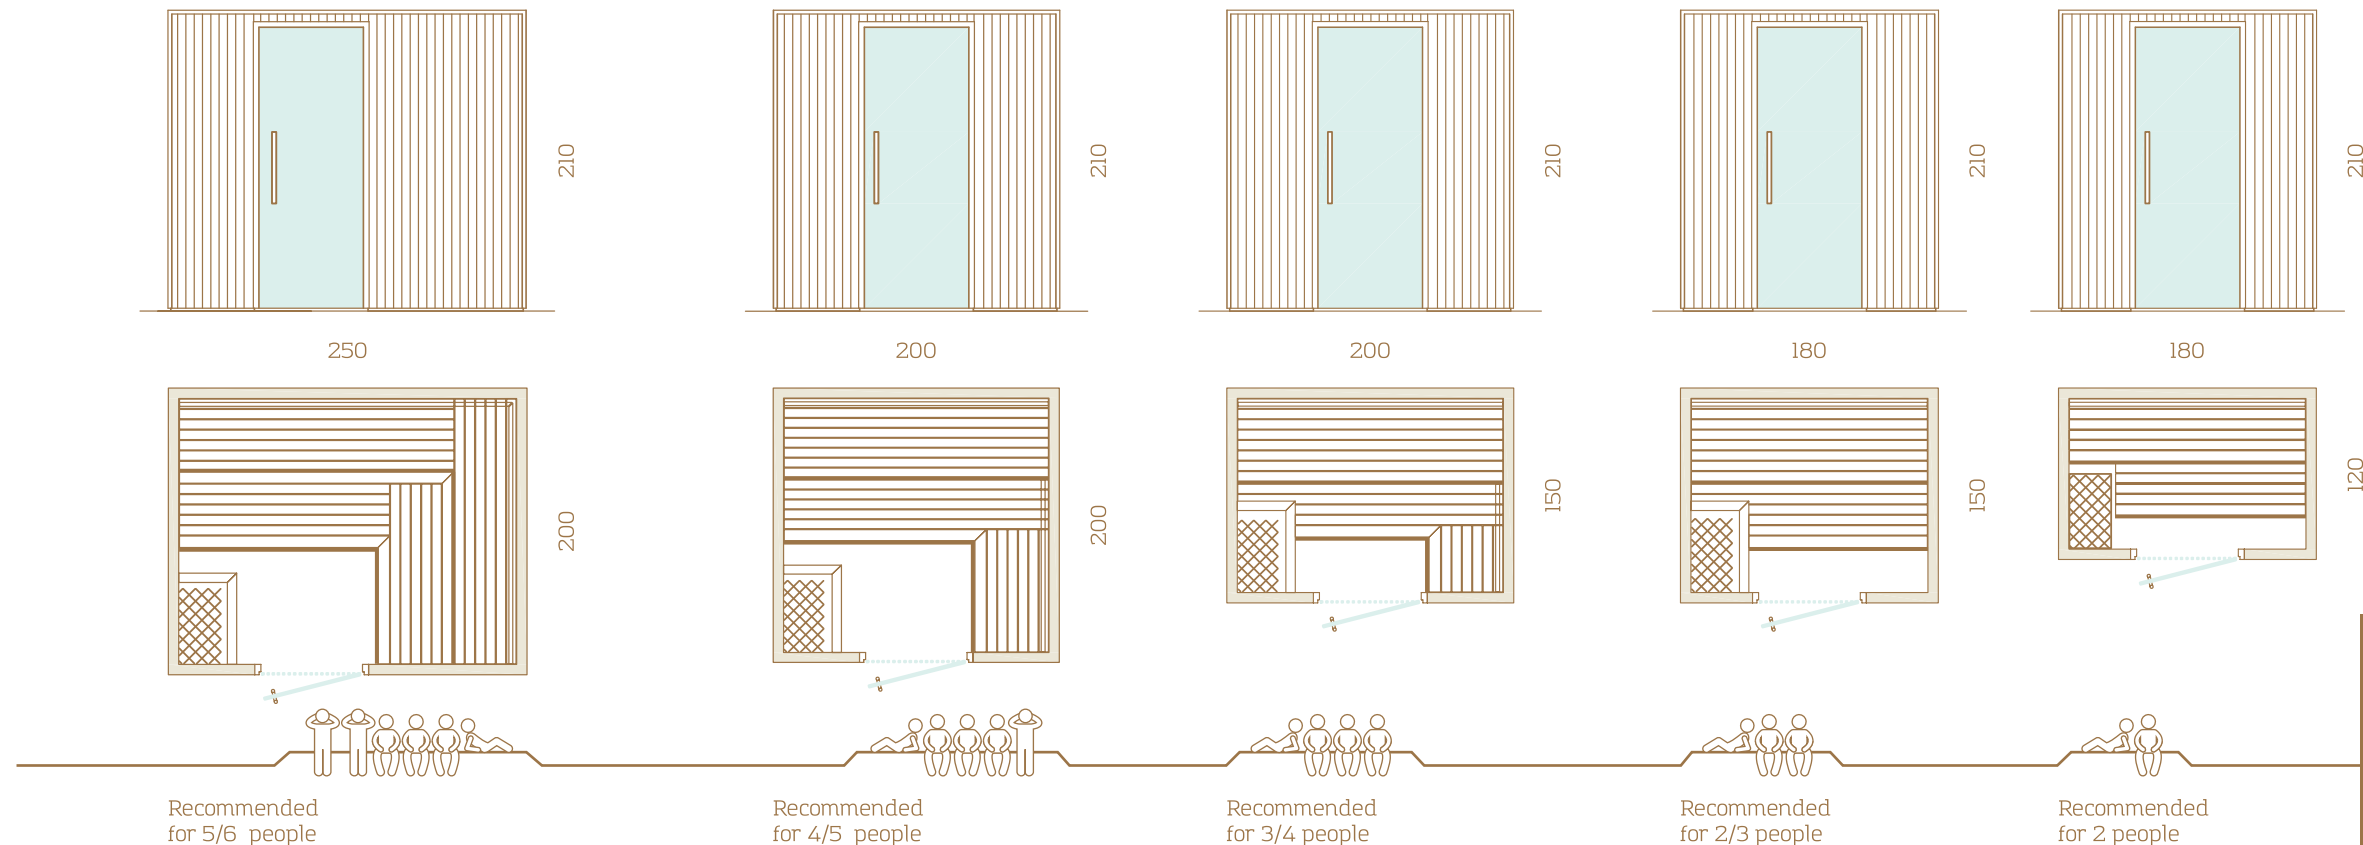

FAMILIA TECHNICAL FEATURES

BASIC SET INCLUDES

- PANELLING ..... Vertical profile STS10 15x68 mm
- BASE FRAME ..... Wood
- EXTERIOR ..... Front wall with panelling, back and side walls covered with plywood
- INTERIOR ..... Wall & ceiling panels, benches, bench skirt, backrest
- DOOR ..... Glass door with RV hinges and Premium handles
- LIGHTING ..... Lamps with LED strips on side walls

AVAILABLE EXTRAS

- BASE FRAME ..... Aluminium base frame
- EXTERIOR ..... Outside panelling for side and back walls
- INTERIOR ..... Heater guard, floor grids

SUITABLE EQUIPMENT

- HEATER ..... Auroom Aura 4,5 kW (sauna size 120x180), 6 kW (150x180, 150x200), 9 kW (200x200, 200x250)

- CONTROL UNIT ..... Auroom Dicia
- SOUND ..... Speakers, Bluetooth player

Please see the equipment on pages 90-91

AUROOM ACCESSORIES

Please see the accessories on pages 92-93

WOOD

The **aspen** wood is a great choice for those who enjoy a sauna-room in a beautiful, light tone and smooth texture. The **alder** is preferred by many sauna enthusiasts because of its warm-hearted reddish colour and nice texture. The **thermo-treated aspen** has a brilliant brownish colour that adds warmth and character to the sauna atmosphere. In addition to the great visual effect, the thermo-treated wood is practical as it is stable and resistant to the humidity and temperature changes.

GLASS

All glass walls and doors are made from tempered 8 mm glass. Clear, bronze or grey colours are available. We suggest a clear glass, as this best compliments the design of the sauna.