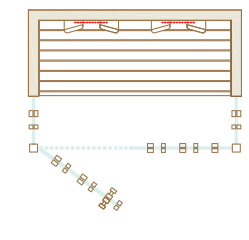

IRRADIA TECHNICAL FEATURES

BASIC SET INCLUDES

- PANELLING ..... Vertical profile STS Valeura 15x90 mm
- BASE FRAME ..... Wood
- EXTERIOR ..... Front wall with glass, back and side walls covered with plywood
- INTERIOR ..... Inside wall & ceiling panels, bench, ergonomic backrests
- DOOR ..... Glass door with self-closing hinges and wooden handles
- LIGHTING ..... Side wall lamps
- EQUIPMENT ..... Infra-elements (short wave) for back and feet, control unit Auroom Impera IR

AVAILABLE EXTRAS

- BASE FRAME ..... Aluminium base frame
- EXTERIOR ..... Outside panelling for side and back walls
- INTERIOR ..... Floor grids

SUITABLE EQUIPMENT

1. SOUND ..... Speakers, Bluetooth player
2. Please see the equipment on pages 90-91

AUROOM ACCESSORIES

Please see the accessories on pages 92-93

SIDE WALLS
wood panels

120

210

SIDE WALLS
wood & glass panels

210

120

180

150

150

100

150

100

120

120

150

150

100

150

100

120

Recommended
for 2 people

Recommended
for 2 people

Recommended
for 2 people

Recommended
for 1 person

WOOD

The **aspen** wood is a great choice for those who enjoy a sauna-room in a beautiful, light tone and smooth texture. The **alder** is preferred by many sauna enthusiasts because of its warm-hearted reddish colour and nice texture. The **dark thermo-alder** looks very elegant and creates a distinguished atmosphere. Furthermore, the brushing brings out the texture of the wood beautifully.

GLASS

The glass walls and door are made from tempered 8 mm glass, colour: clear.