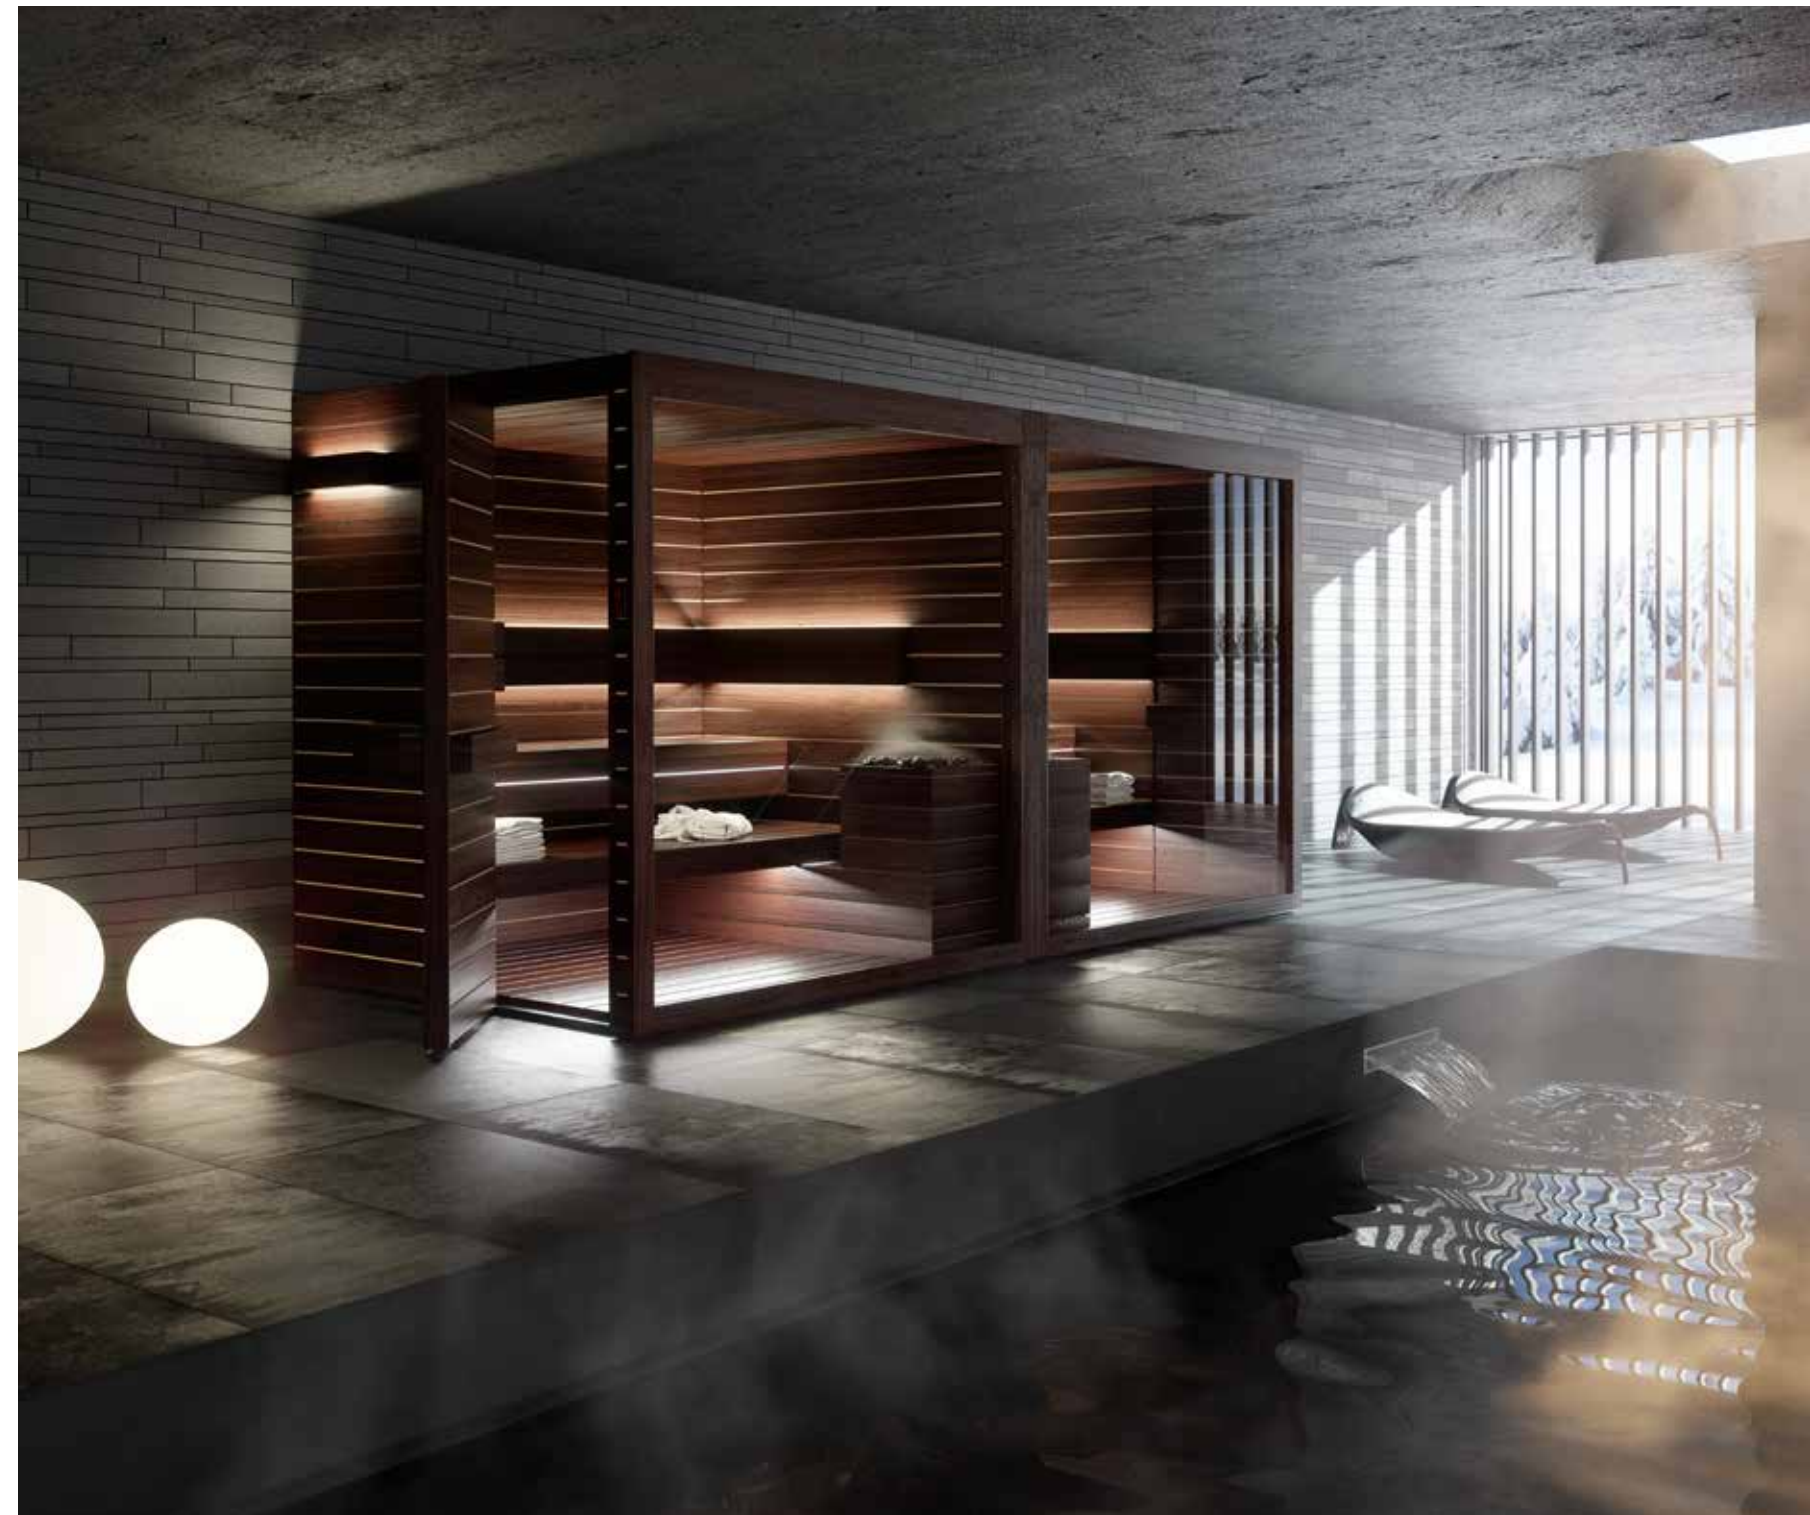

Our sauna traditions, which stretch over centuries, have been given a modern shape to fit into today's world and make your days more enjoyable both aesthetically and physically.

We invite you to experience that first-hand. Feel refreshed, feel reborn.

rebirth

Lumina

B R I G H T E N A N D R E V I T A L I S E

Lumina is a sauna that was born to be sensual and harmonious, a place where all of its features live together.

Lumina's name perfectly describes its ability to illuminate, brighten and revitalise your senses. This model has all the necessary features to give you a full regenerating and relaxing experience.

Lumina's sophisticated design is combined with the highest simplicity and practicality. Its unique bi-colour walls and the exquisite interior design immerse you in a luxury, yet cosy, and harmonious atmosphere.