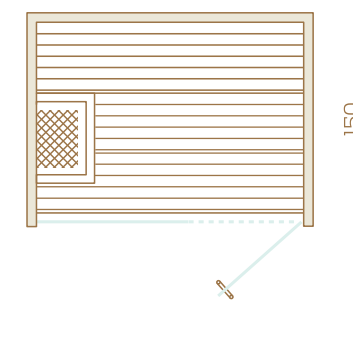

AVAILABLE EXTRAS

- EXTERIOR ..... Outside panelling for side and back walls
- INTERIOR ..... Backrest with built-in LED strip, heater guard, floor grids
- LIGHTING ..... Lamps to the side walls
- EXTRAS ..... External side wall extension modules

SUITABLE EQUIPMENT

1. HEATER ..... Auroom Aura 4,5 kW (sauna size 120x180), 6 kW (150x180, 150x200), 9 kW (200x200, 200x 250)
   - CONTROL UNIT ..... Auroom Dicia
   - SOUND ..... Speakers, Bluetooth player
2. Please see the equipment on pages 90-91

AUROOM ACCESSORIES

Please see the accessories on pages 92-93

WOOD

The **aspen** wood is a great choice for those who enjoy a sauna-room in a beautiful, light tone and smooth texture. The **alder** is preferred by many sauna enthusiasts because of its warm-hearted reddish colour and nice texture. The **thermo-treated aspen** has a brilliant brownish colour that adds warmth and character to the sauna atmosphere. In addition to the great visual effect, the thermo-treated wood is practical being as it is stable and resistant to the humidity and temperature changes.

GLASS

All glass walls and doors are made from tempered 8 mm glass. Clear, bronze or grey colours are available. We suggest a clear glass, as this best compliments the design of the sauna.