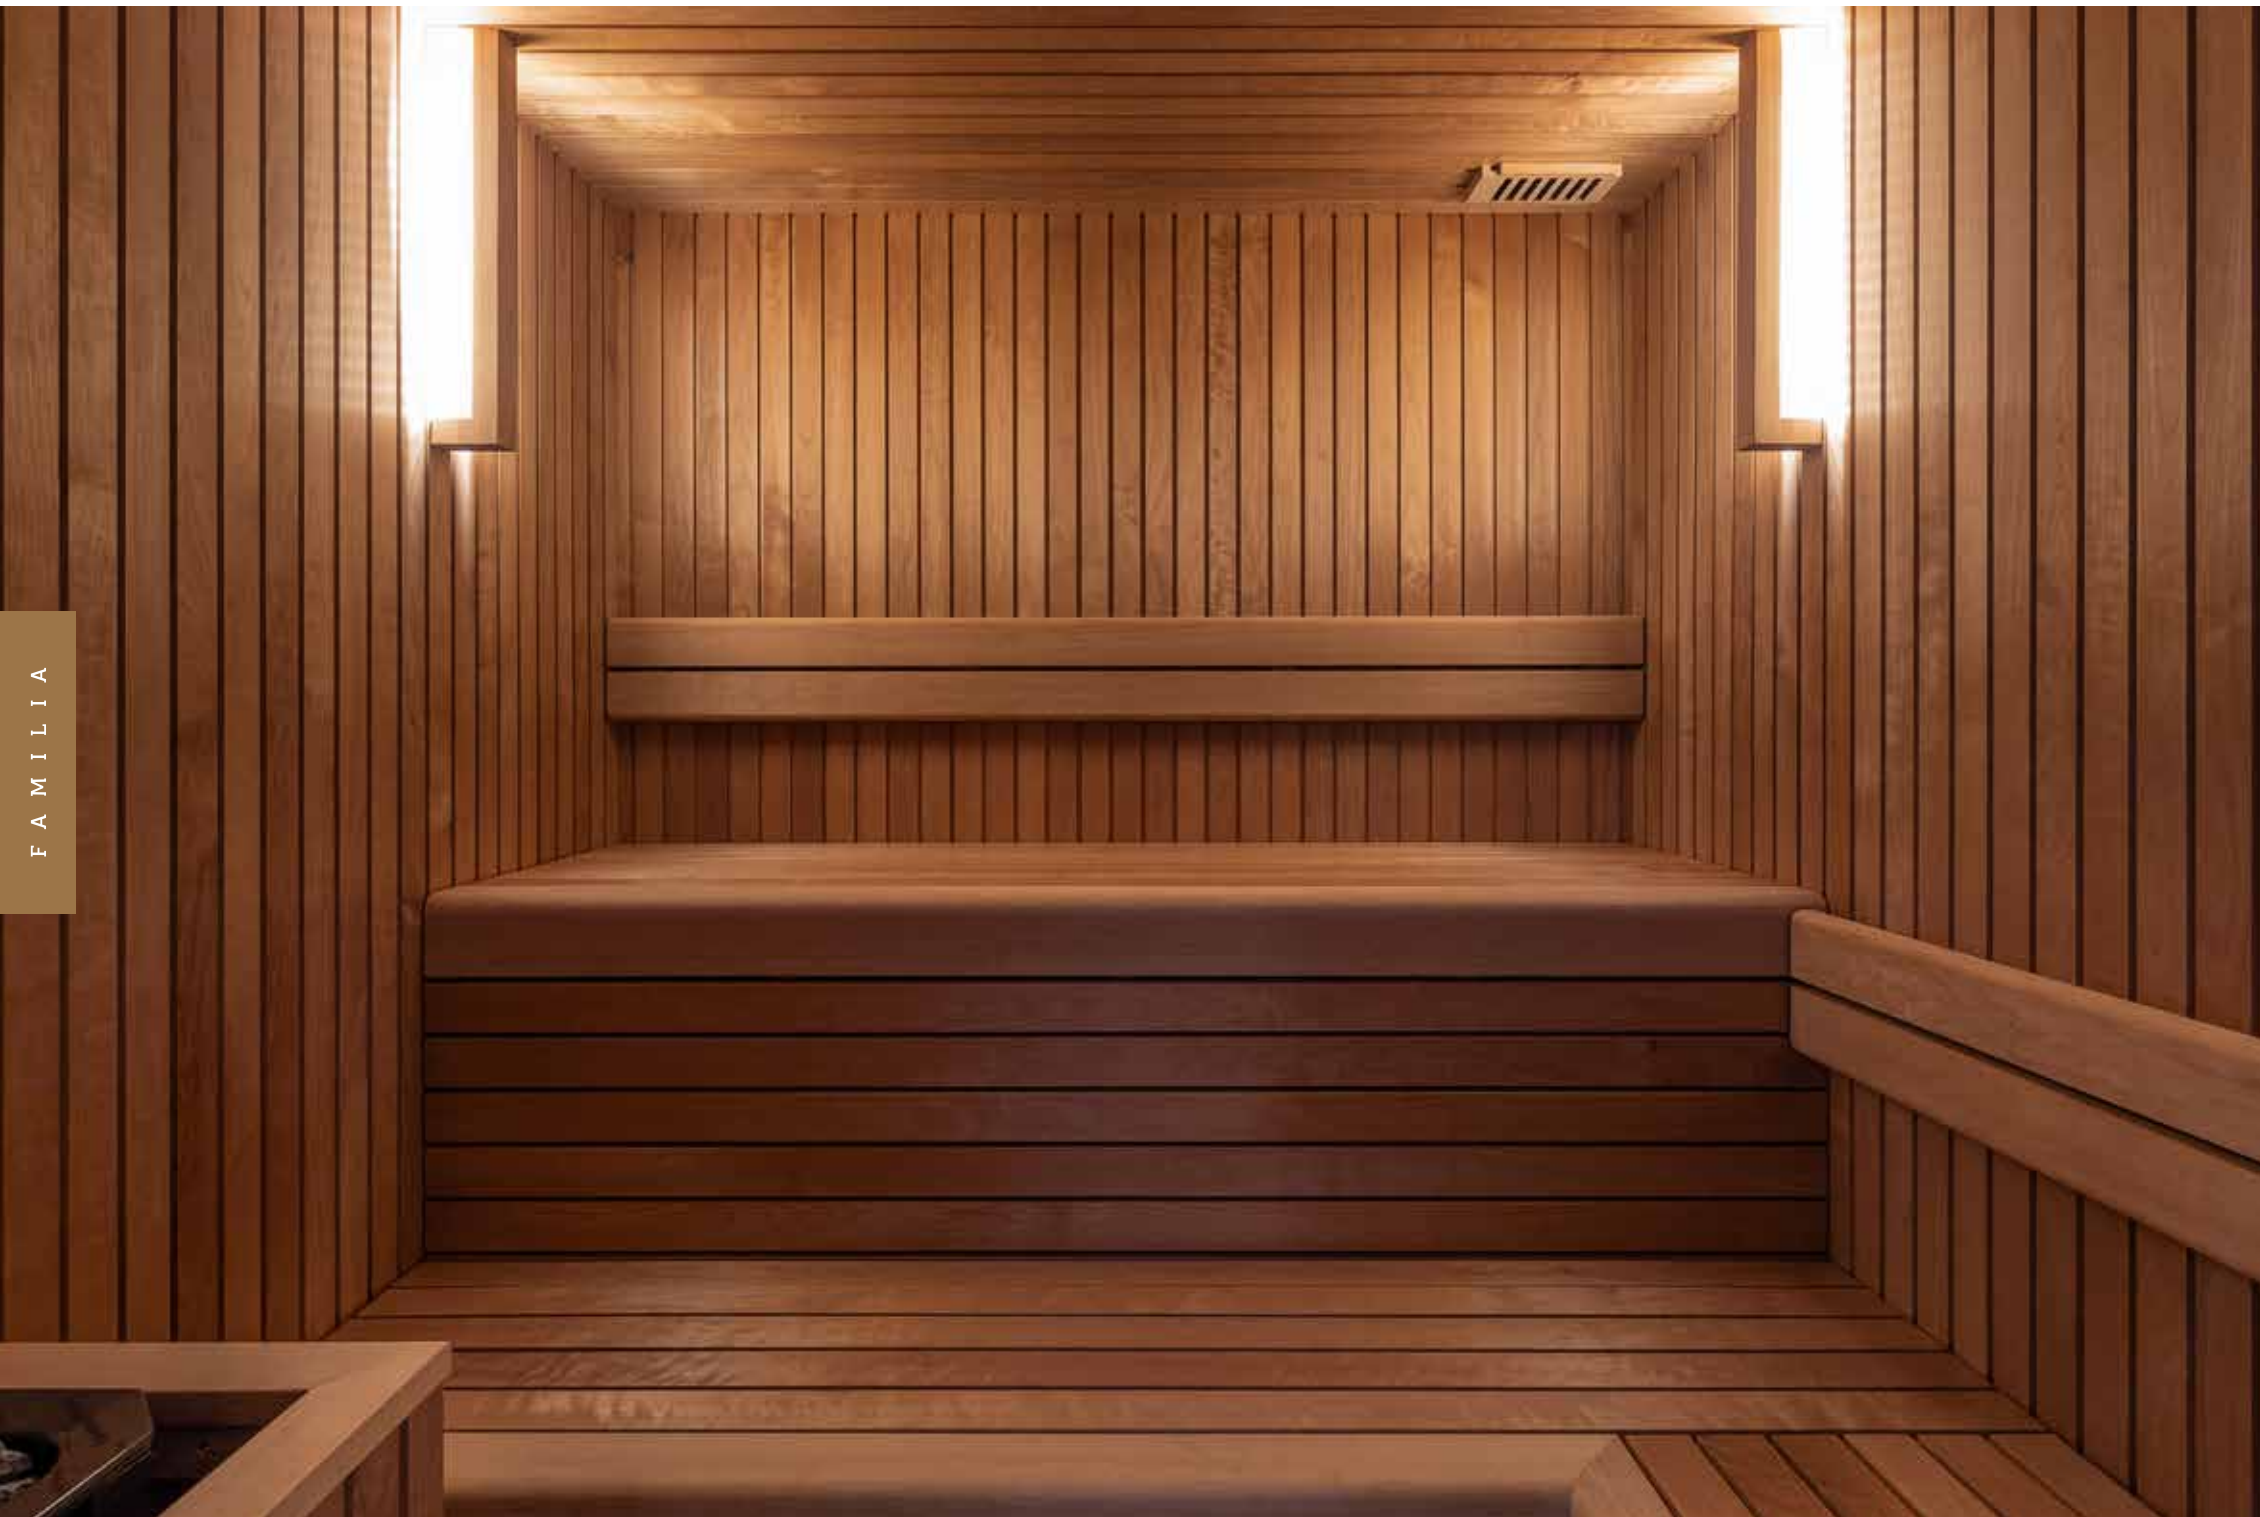

CLEAR

BRONZE

GREY

famiglia

U N I V E R S A L R E L A X A T I O N

Familia is a classic sauna with vertical wall panels, a beautifully crafted wooden front and a glass door.

The design features narrow and sharp-edged wall profiles that give this otherwise traditional sauna a modern and intriguingly fresh look. It'll fit perfectly anywhere - be it a home, gym, hotel room or some other place.

This sauna is universal and unpretentious; the perfect place to rest. The minimalist style, cozy, dim lighting and closed front induce a genuinely reassuring atmosphere inside.

This is Familia, familiar and true like an old friend. A simple sauna meant for safe and calm recreation.